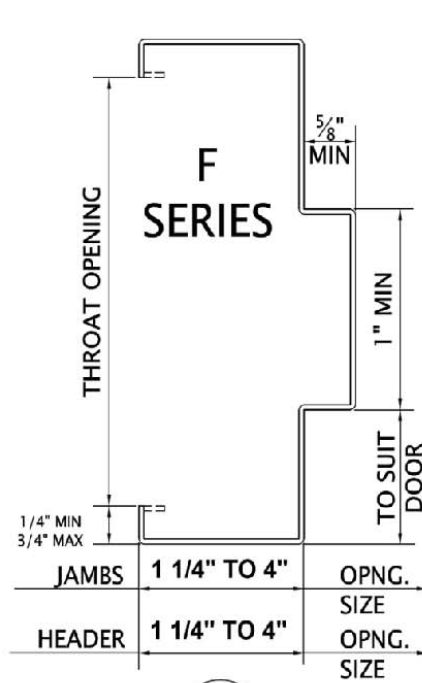

3 - SIDED U.L. FIRE DOOR FRAME

A

B1

B2

C

D

E

F

G

MULLION WELDED AT BOTH FACES

H

MULLION WELDED AT BOTH FACES

NOTE: TYPE G & H —DOORS SHALL NOT BE HINGED FROM MULLION.

MESKERTM
The newest innovations in hollow metal from the oldest hollow metal door company in America