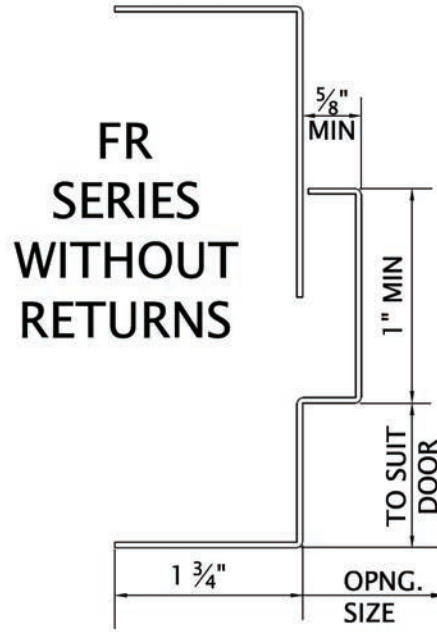

F

MULLION WELDED AT BOTH FACES

MULLION WELDED AT BOTH FACES

NOTE: TYPE G & H —DOORS SHALL NOT BE HINGED FROM MULLION.

MESKER^{TM}
The newest innovations in hollow metal from the oldest hollow metal door company in America