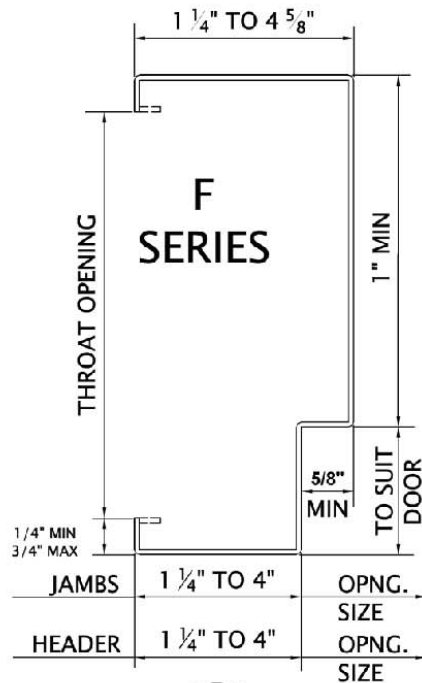

3 - SIDED U.L. FIRE DOOR FRAME

A

B1

B2

C

D

E

F

G

MULLION WELDED AT BOTH FACES

H

MULLION WELDED AT BOTH FACES

NOTE: TYPE G & H —DOORS SHALL NOT BE HINGED FROM MULLION.

MESKERTM
The newest innovations in hollow metal from the oldest hollow metal door company in America