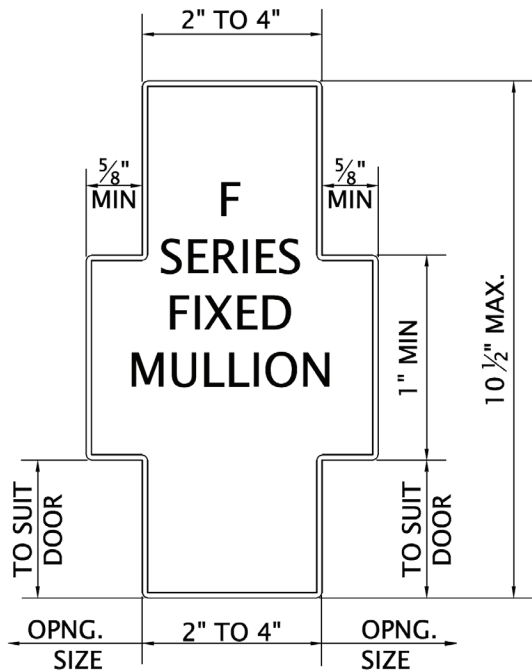

3 - SIDED U.L. FIRE DOOR FRAME

A

B1

B2

C

D

E

F

G

MULLION WELDED AT BOTH FACES

H

MULLION WELDED AT BOTH FACES

NOTE: TYPE G & H —DOORS SHALL NOT BE HINGED FROM MULLION.

MESKERTM
The newest innovations in hollow metal from the oldest hollow metal door company in America