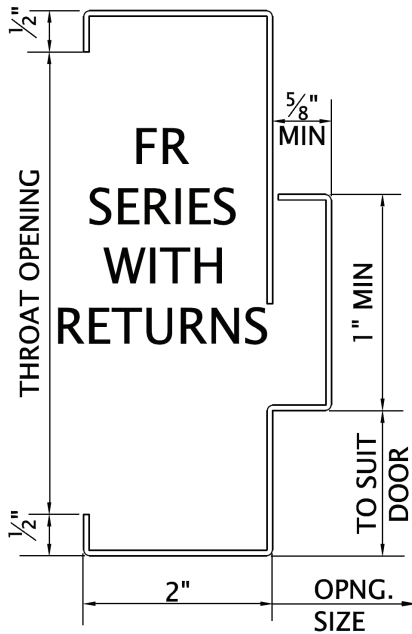

3 - SIDED U.L. FIRE DOOR FRAME

A

B1

B2

C

D

E

F

G

MULLION WELDED AT BOTH FACES

H

MULLION WELDED AT BOTH FACES

NOTE: TYPE G & H —DOORS SHALL NOT BE HINGED FROM MULLION.

MESKERTM
The newest innovations in hollow metal from the oldest hollow metal door company in America