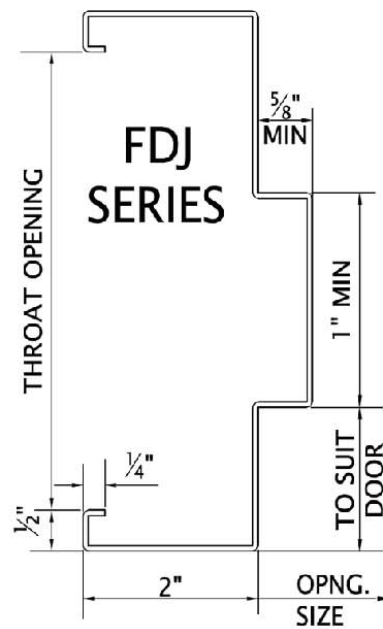

3 - SIDED U.L. FIRE DOOR FRAME

A

B1

B2

C

D

E

F

G

MULLION WELDED AT BOTH FACES

H

MULLION WELDED AT BOTH FACES

NOTE: TYPE G & H —DOORS SHALL NOT BE HINGED FROM MULLION.

MESKERTM
The newest innovations in hollow metal from the oldest hollow metal door company in America