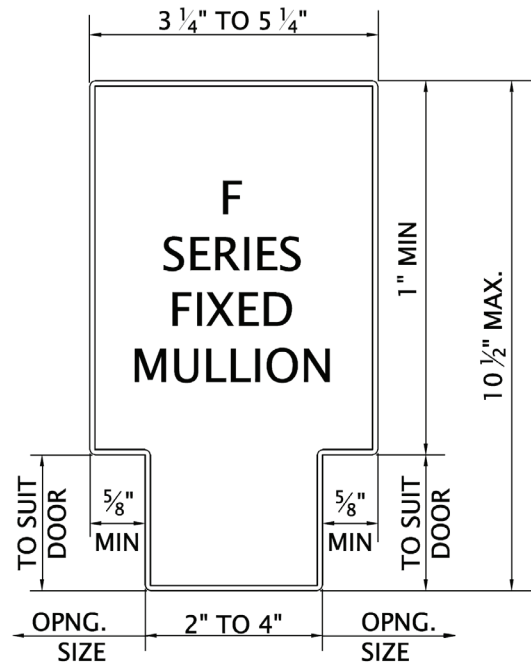

3 - SIDED U.L. FIRE DOOR FRAME

A

B1

B2

C

D

E

F

G

MULLION WELDED AT BOTH FACES

H

MULLION WELDED AT BOTH FACES

NOTE: TYPE G & H —DOORS SHALL NOT BE HINGED FROM MULLION.

MESKERTM
The newest innovations in hollow metal from the oldest hollow metal door company in America