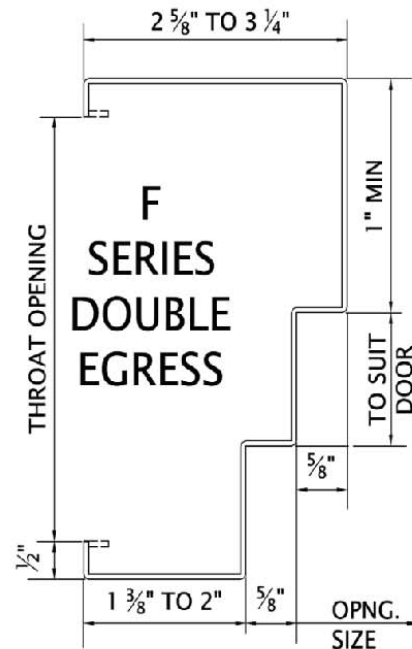

3 - SIDED U.L. FIRE DOOR FRAME

A

B1

B2

C

D

E

F

G

MULLION WELDED AT BOTH FACES

H

MULLION WELDED AT BOTH FACES

NOTE: TYPE G & H —DOORS SHALL NOT BE HINGED FROM MULLION.

MESKERTM
The newest innovations in hollow metal from the oldest hollow metal door company in America