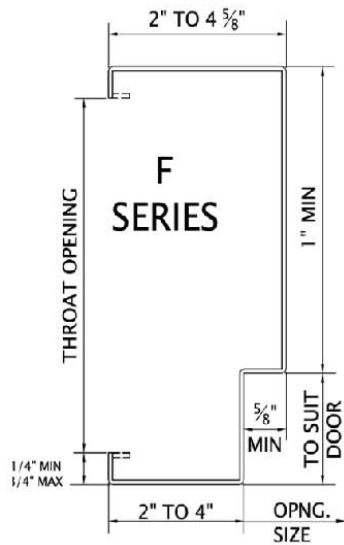

3 - SIDED U.L. FIRE DOOR FRAME

A

B1

B2

C

D

E

F

G

MULLION WELDED AT BOTH FACES

H

MULLION WELDED AT BOTH FACES

NOTE: TYPE G & H —DOORS SHALL NOT BE HINGED FROM MULLION.

MESKERTM
The newest innovations in hollow metal from the oldest hollow metal door company in America