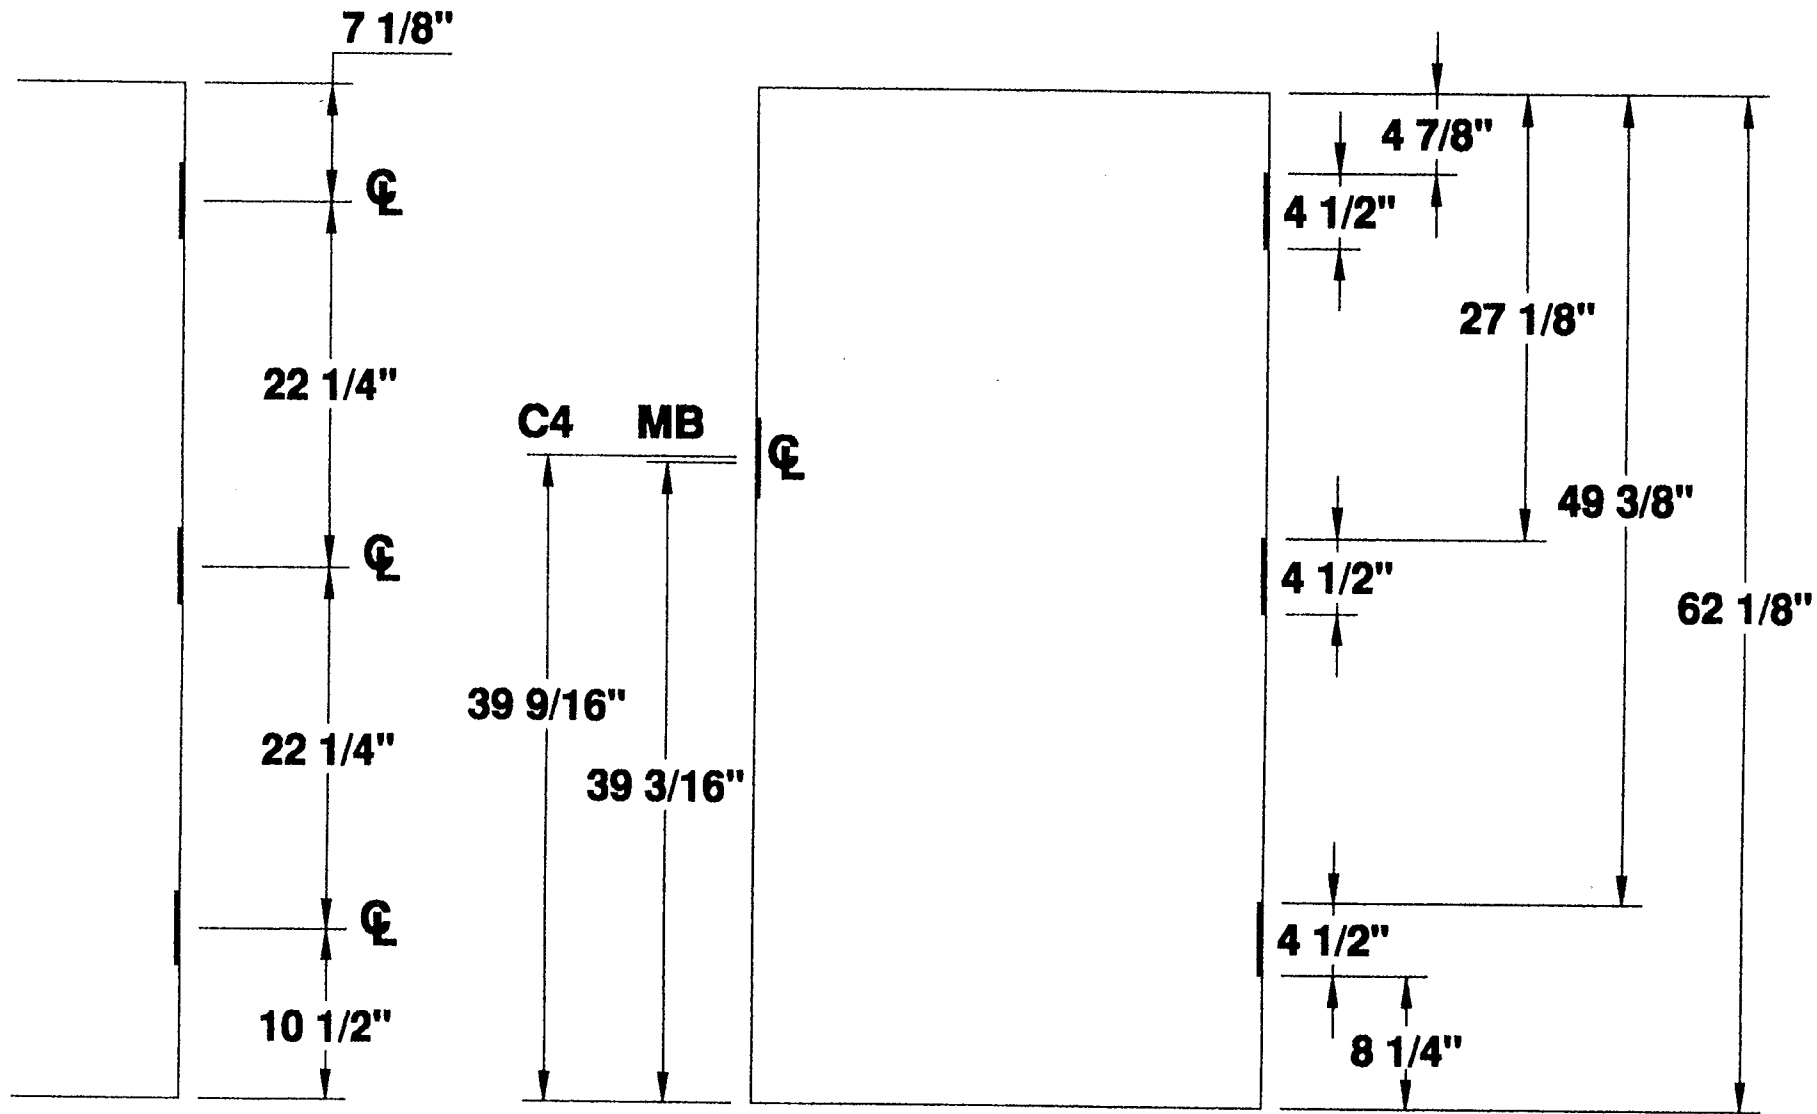

**4 1/2" HINGES
3 HG 5'-3" DOOR**