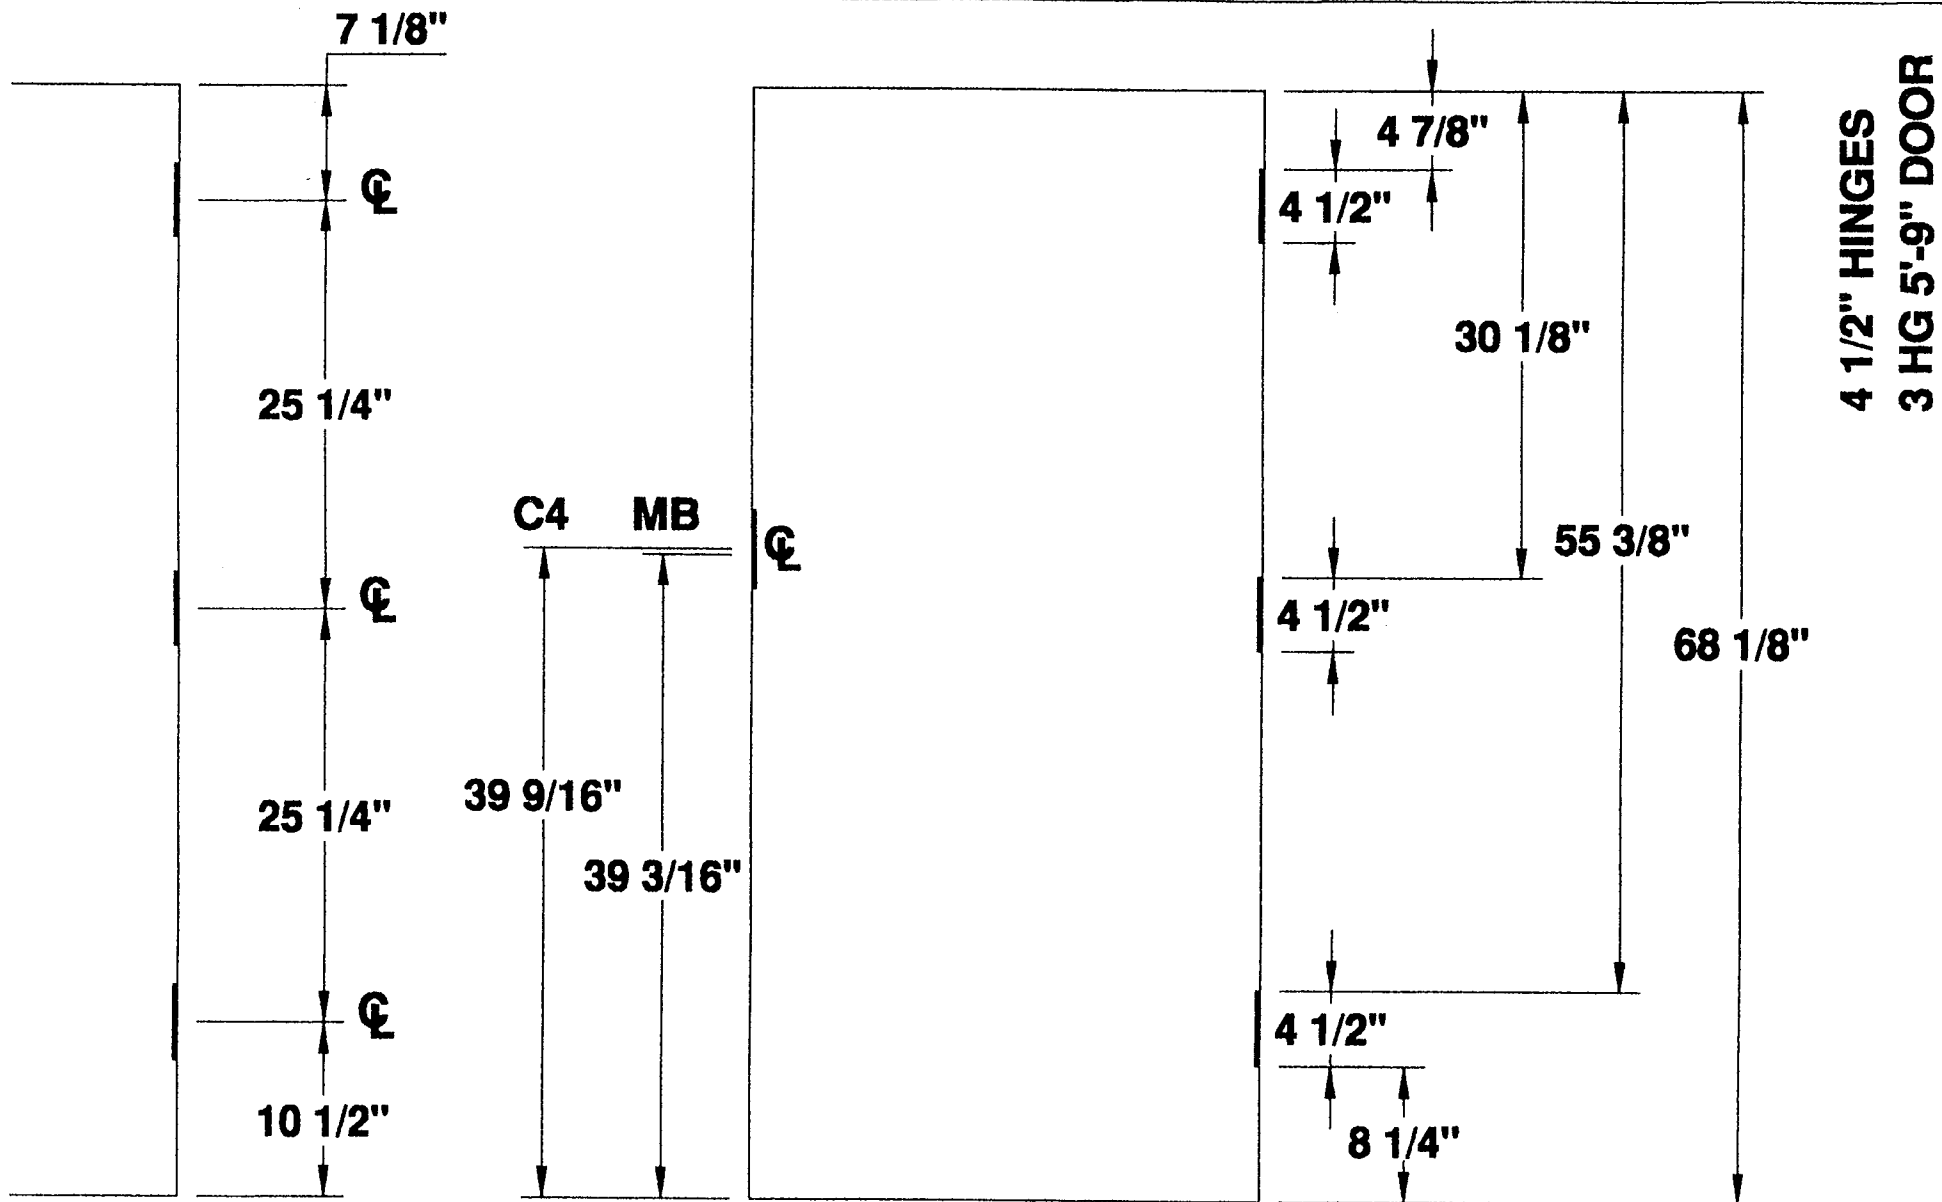

**4 1/2" HINGES
3 HG 5'-7" DOOR**

3 HINGE 5'-7" STANDARD DOOR LOCATIONS

MESKER DOOR INC.
SINCE 1894 THE FIRST DOOR and STILL THE FIRST DOOR

**4 1/2" HINGE
—DETAILS—
THREE HINGE DOOR**

PROJECT STANDARD LOCATIONS
 ORDER N/A DATE _____
 PREPARED BY SJS SHEET 1 OF 1
 Standard Detail # D3H-412-5FT-7IN

4 1/2" HINGES
3 HG 5'-8" DOOR

3 HINGE 5'-8" STANDARD DOOR LOCATIONS

4 1/2" HINGE —DETAILS— THREE HINGE DOOR

PROJECT STANDARD LOCATIONS
 ORDER N/A DATE _____
 PREPARED BY SJS SHEET 1 OF 1
 Standard Detail # D3H-412-5FT-8IN

Standard Detail # D3H-412-5FT-9IN

3 HINGE 5'-10" STANDARD DOOR LOCATIONS

4 1/2" HINGE —DETAILS— THREE HINGE DOOR

MESKER DOOR INC.
SINCE 1884 THE FIRST DOOR and STILL THE FIRST DOOR

PROJECT STANDARD LOCATIONS
 ORDER N/A DATE _____
 PREPARED BY SJS SHEET 1 OF 1
 Standard Detail # D3H-412-5FT-10IN

3 HINGE 5'-11" STANDARD DOOR LOCATIONS

MESKER DOOR INC.
SINCE 1964 THE FIRST DOOR and STILL THE FIRST DOOR

**4 1/2" HINGE
—DETAILS—
THREE HINGE DOOR**

PROJECT STANDARD LOCATIONS
ORDER N/A DATE _____
PREPARED BY SJS SHEET 1 OF 1
Standard Detail # D3H-412-5FT-11IN