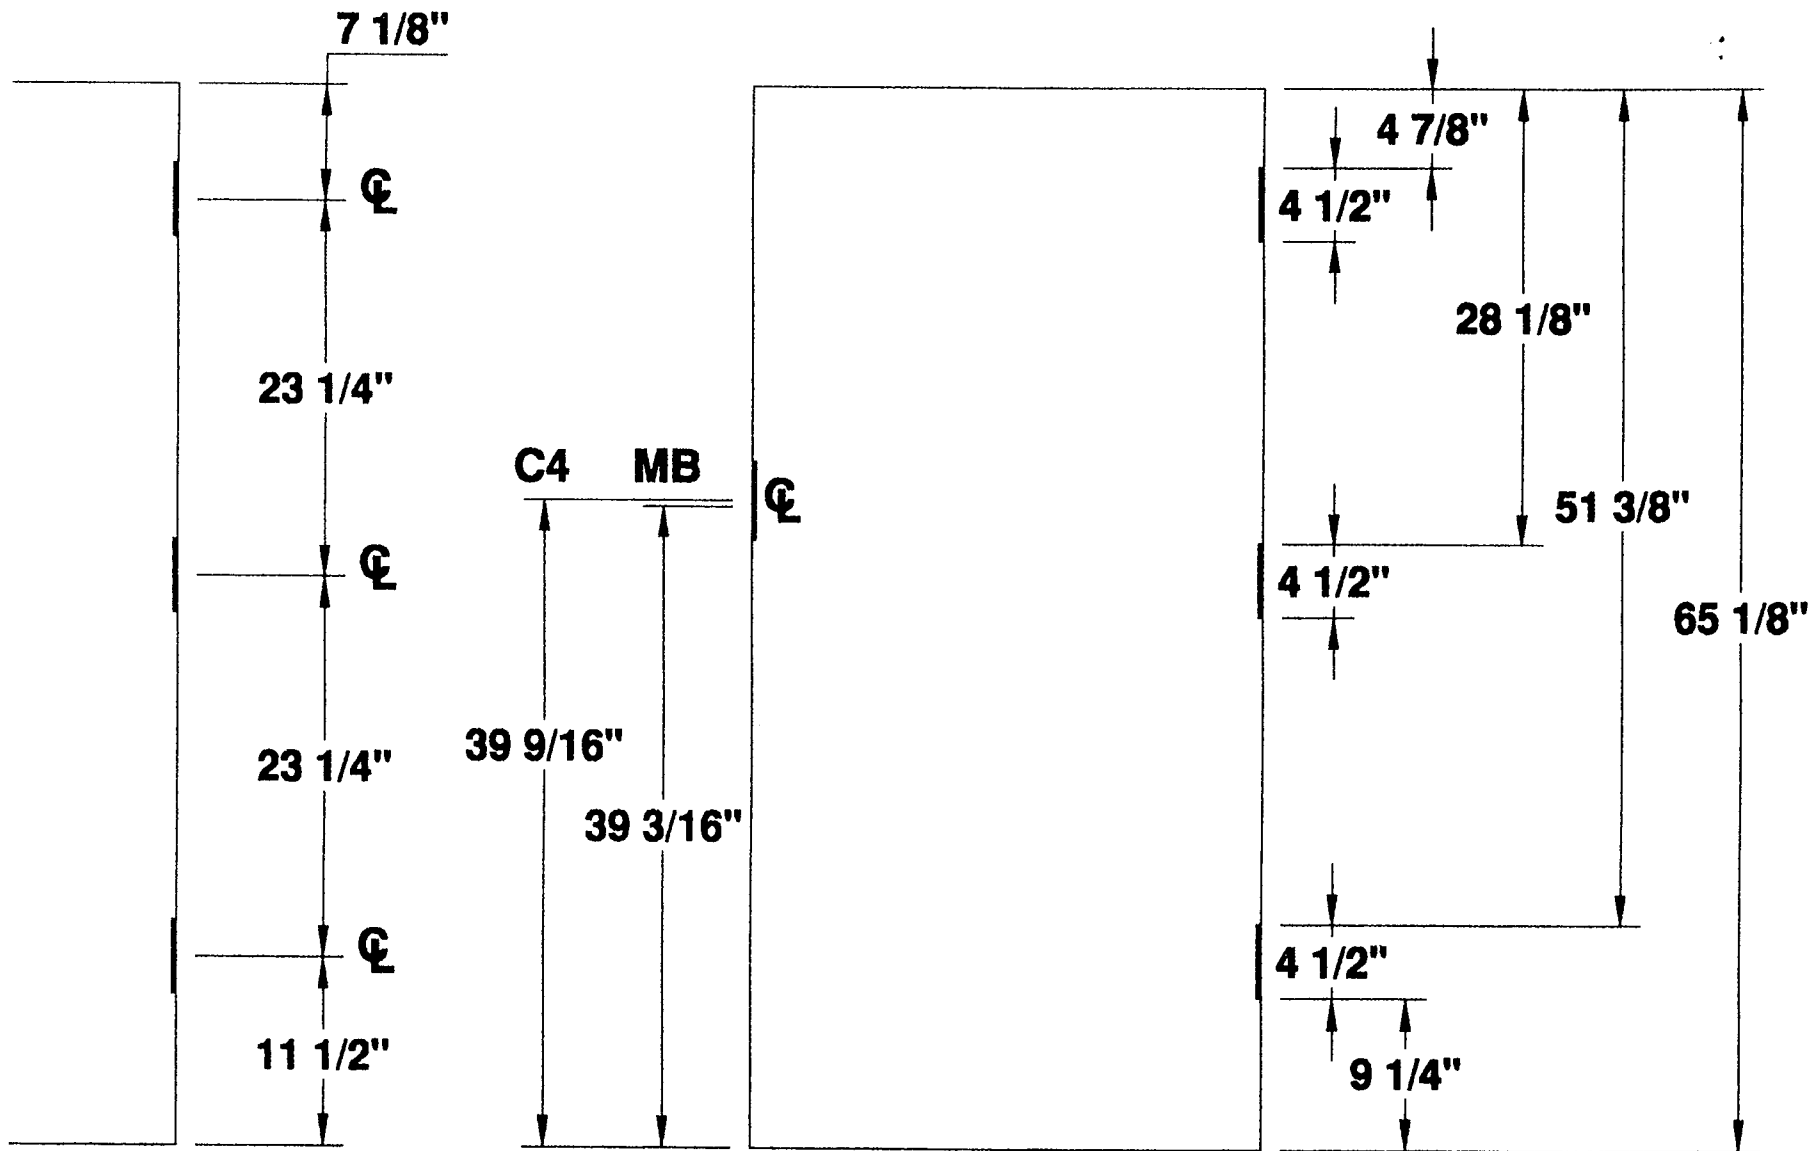

4 1/2" HINGES
3 HG 5'-6" DOOR

3 HINGE 5'-6" STANDARD DOOR LOCATIONS

MESKER DOOR INC.
SINCE 1884 THE FIRST DOOR and STILL THE FIRST DOOR

4 1/2" HINGE
— DETAILS —
THREE HINGE DOOR

PROJECT STANDARD LOCATIONS
ORDER N/A DATE _____
PREPARED BY SJS SHEET 1 OF 1
Standard Detail # D3H-412-5FT-6IN