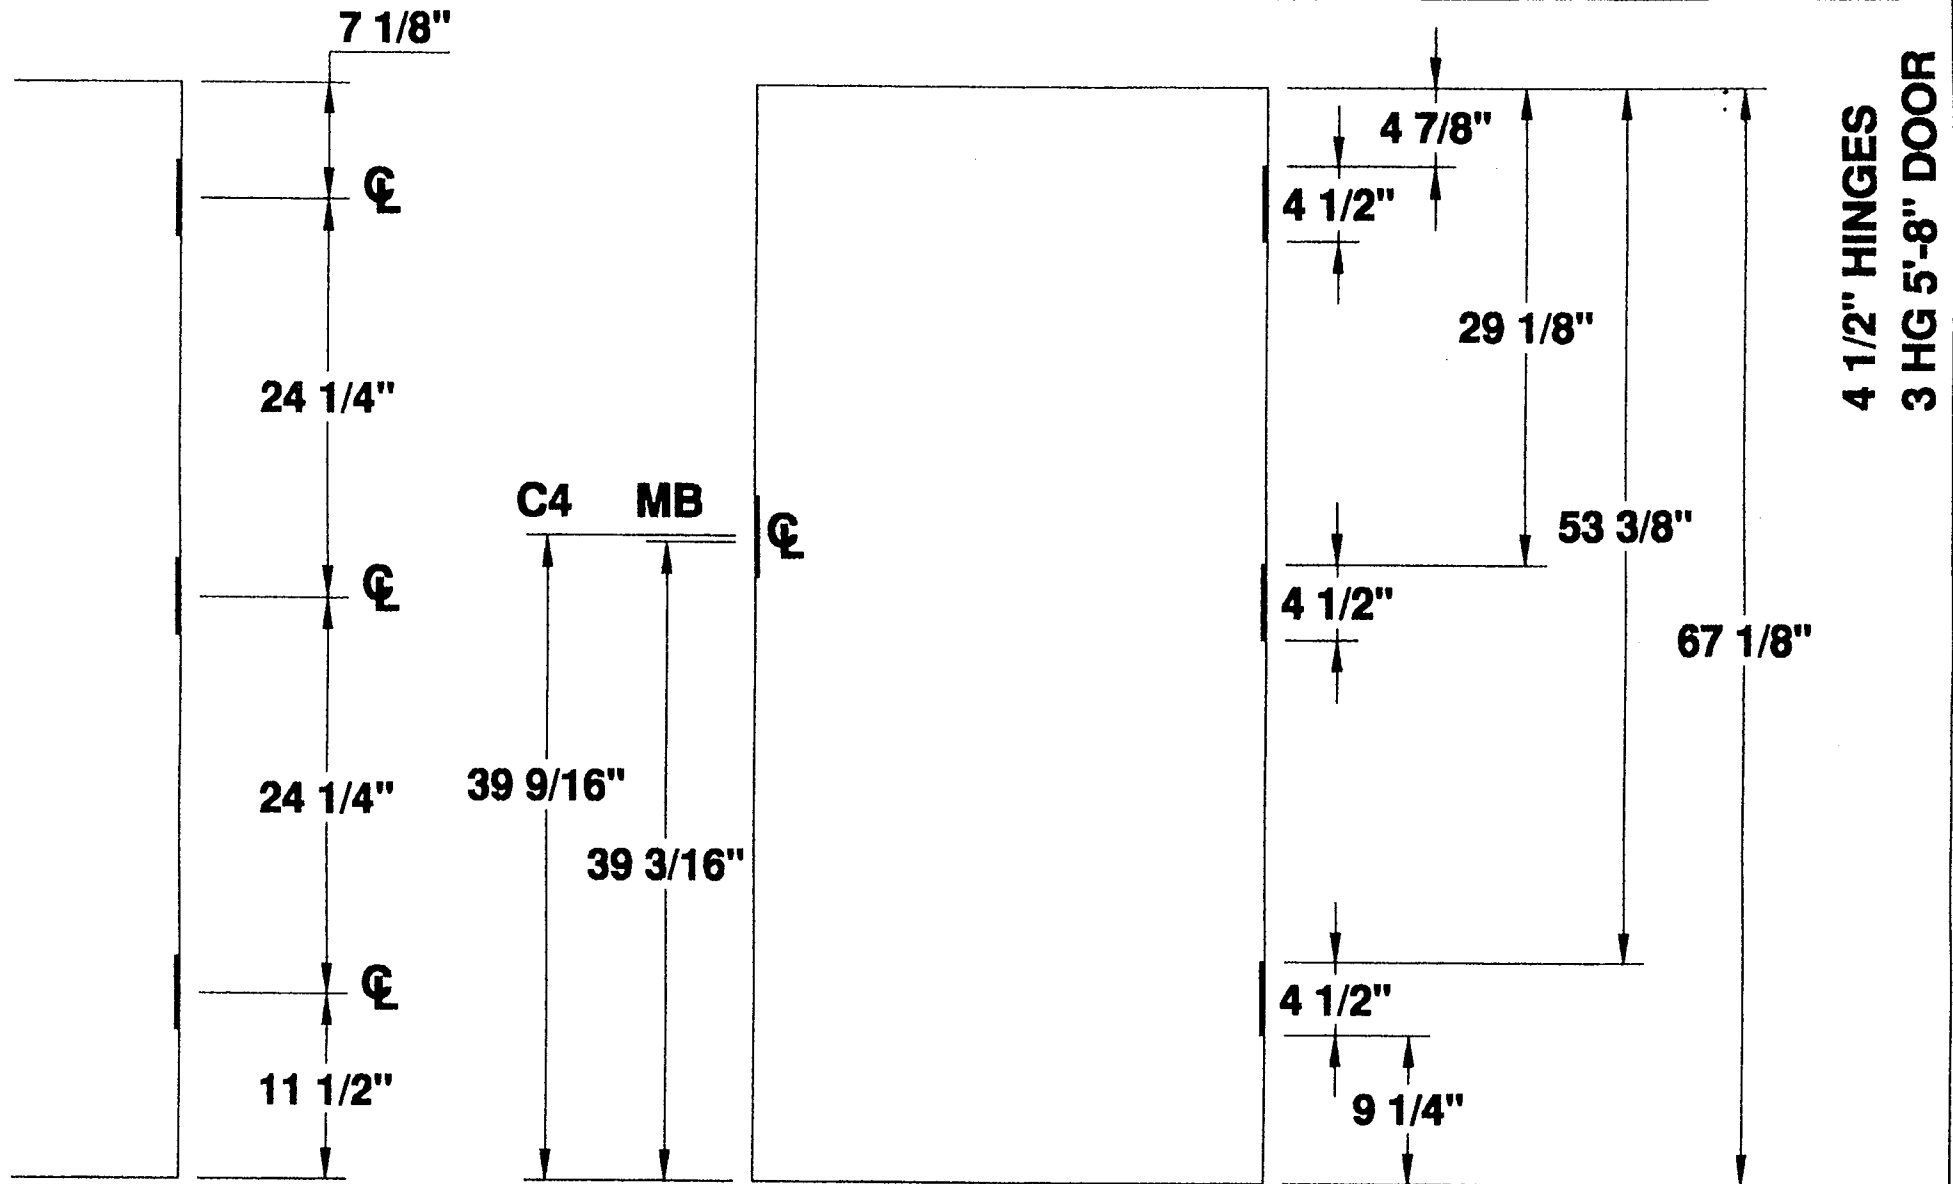

4 1/2" HINGES
3 HG 5'-6" DOOR

3 HINGE 5'-6" STANDARD DOOR LOCATIONS

MESKER DOOR INC.
SINCE 1884 THE FIRST DOOR and STILL THE FIRST DOOR

4 1/2" HINGE
— DETAILS —
THREE HINGE DOOR

PROJECT STANDARD LOCATIONS
 ORDER N/A DATE _____
 PREPARED BY SJS SHEET 1 OF 1
 Standard Detail # D3H-412-5FT-6IN

**4 1/2" HINGES
3 HG 5'-7" DOOR**

3 HINGE 5'-7" STANDARD DOOR LOCATIONS

MESKER DOOR INC.
SINCE 1894 THE FIRST DOOR and STILL THE FIRST DOOR

**4 1/2" HINGE
—DETAILS—
THREE HINGE DOOR**

PROJECT STANDARD LOCATIONS
 ORDER N/A DATE _____
 PREPARED BY SJS SHEET 1 OF 1
 Standard Detail # D3H-412-5FT-7IN

4 1/2" HINGES
3 HG 5'-8" DOOR

3 HINGE 5'-8" STANDARD DOOR LOCATIONS

4 1/2" HINGE —DETAILS— THREE HINGE DOOR

PROJECT STANDARD LOCATIONS
 ORDER N/A DATE _____
 PREPARED BY SJS SHEET 1 OF 1
 Standard Detail # D3H-412-5FT-8IN

Standard Detail # D3H-412-5FT-9IN

3 HINGE 5'-10" STANDARD DOOR LOCATIONS

4 1/2" HINGE —DETAILS— THREE HINGE DOOR

MESKER DOOR INC.
SINCE 1884 THE FIRST DOOR and STILL THE FIRST DOOR

PROJECT STANDARD LOCATIONS
 ORDER N/A DATE _____
 PREPARED BY SJS SHEET 1 OF 1
 Standard Detail # D3H-412-5FT-10IN