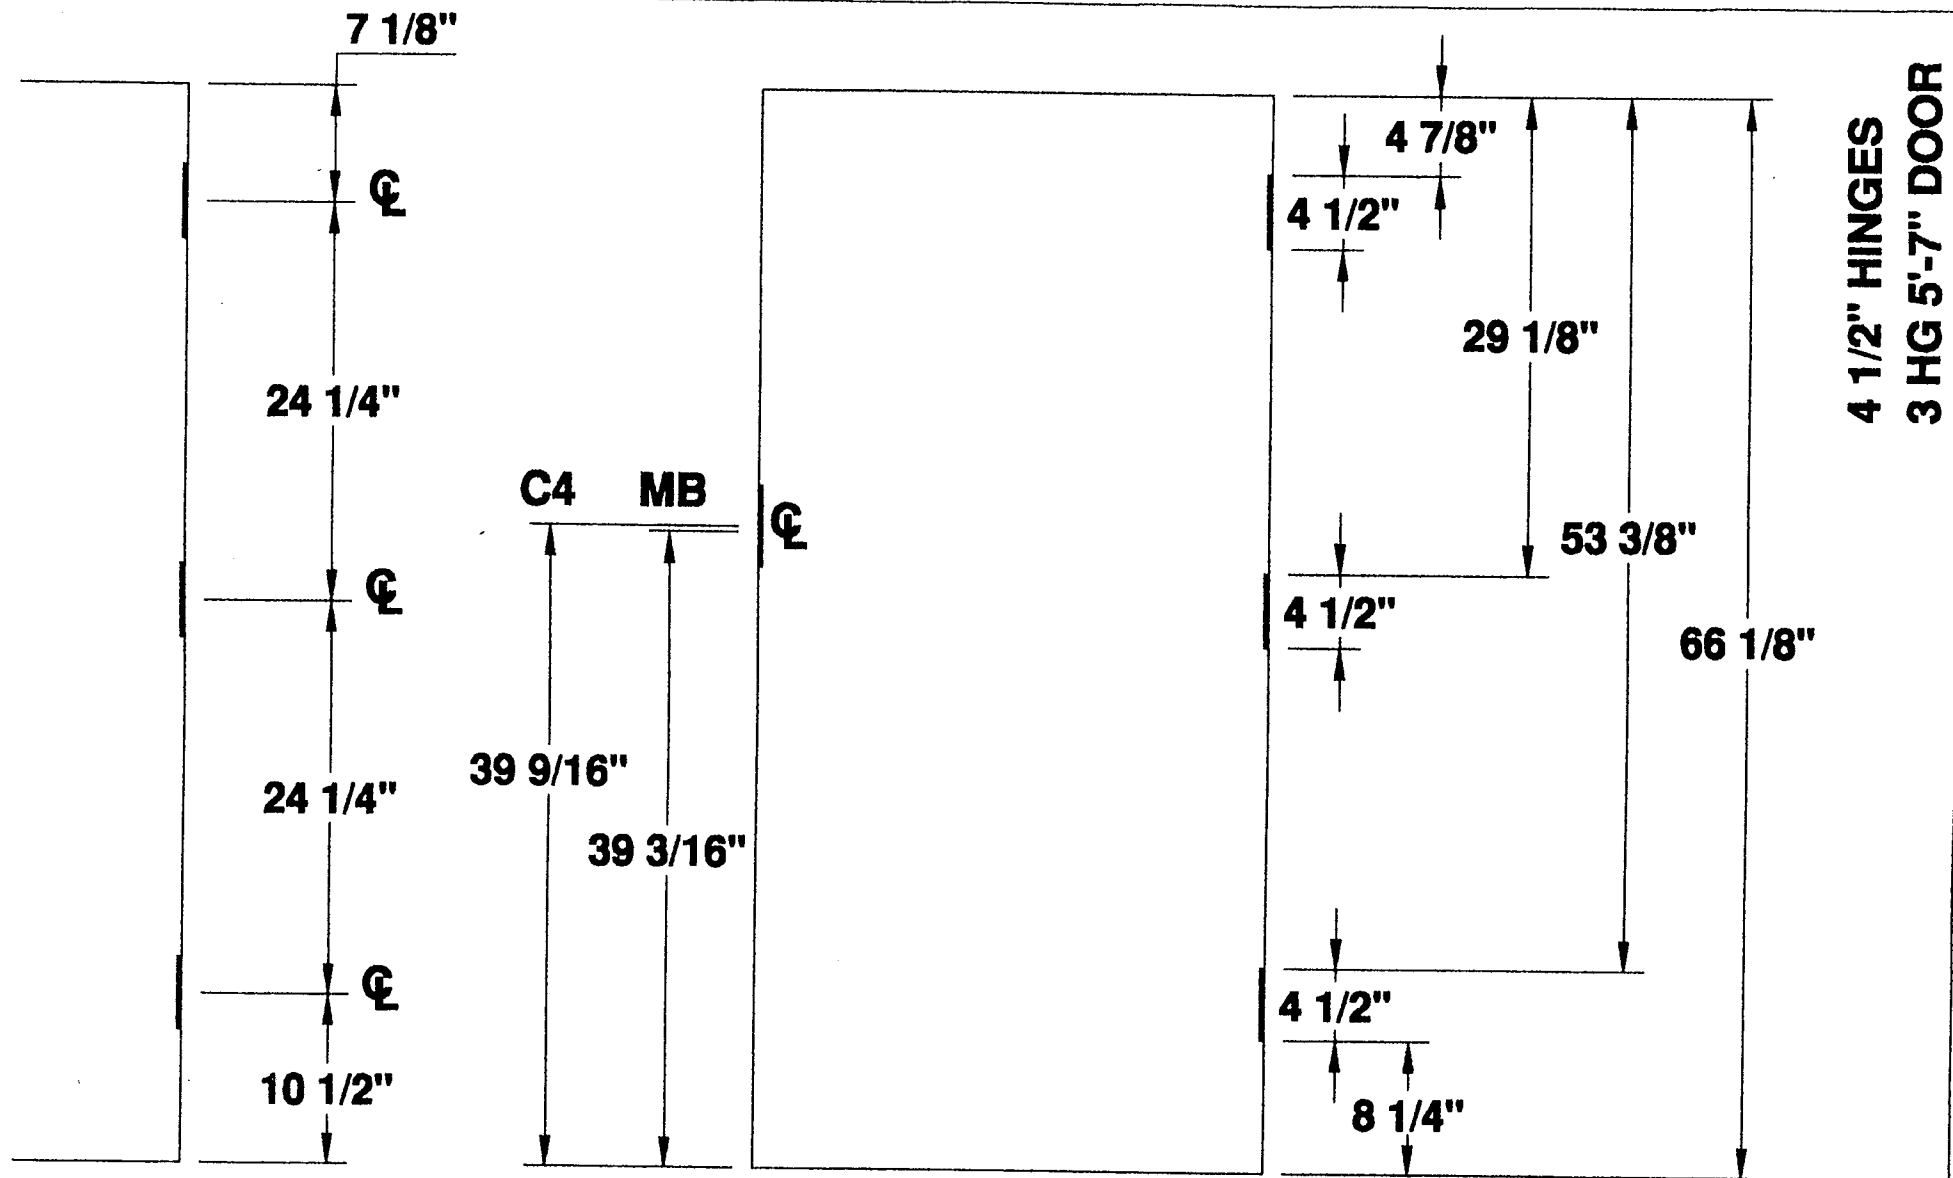

4 1/2" HINGES
3 HG 5'-6" DOOR

3 HINGE 5'-6" STANDARD DOOR LOCATIONS

MESKER DOOR INC.
SINCE 1884 THE FIRST DOOR and STILL THE FIRST DOOR

4 1/2" HINGE
— DETAILS —
THREE HINGE DOOR

PROJECT STANDARD LOCATIONS
 ORDER N/A DATE _____
 PREPARED BY SJS SHEET 1 OF 1
 Standard Detail # D3H-412-5FT-6IN

**4 1/2" HINGES
3 HG 5'-7" DOOR**

3 HINGE 5'-7" STANDARD DOOR LOCATIONS

MESKER DOOR INC.
SINCE 1894 THE FIRST DOOR and STILL THE FIRST DOOR

**4 1/2" HINGE
—DETAILS—
THREE HINGE DOOR**

PROJECT STANDARD LOCATIONS
 ORDER N/A DATE _____
 PREPARED BY SJS SHEET 1 OF 1
 Standard Detail # D3H-412-5FT-7IN

4 1/2" HINGES
3 HG 5'-8" DOOR

3 HINGE 5'-8" STANDARD DOOR LOCATIONS

4 1/2" HINGE —DETAILS— THREE HINGE DOOR

PROJECT STANDARD LOCATIONS
 ORDER N/A DATE _____
 PREPARED BY SJS SHEET 1 OF 1
 Standard Detail # D3H-412-5FT-8IN

Standard Detail # D3H-412-5FT-9IN

3 HINGE 5'-10" STANDARD DOOR LOCATIONS

4 1/2" HINGE —DETAILS— THREE HINGE DOOR

MESKER DOOR INC.
SINCE 1884 THE FIRST DOOR and STILL THE FIRST DOOR

PROJECT STANDARD LOCATIONS
 ORDER N/A DATE _____
 PREPARED BY SJS SHEET 1 OF 1
 Standard Detail # D3H-412-5FT-10IN