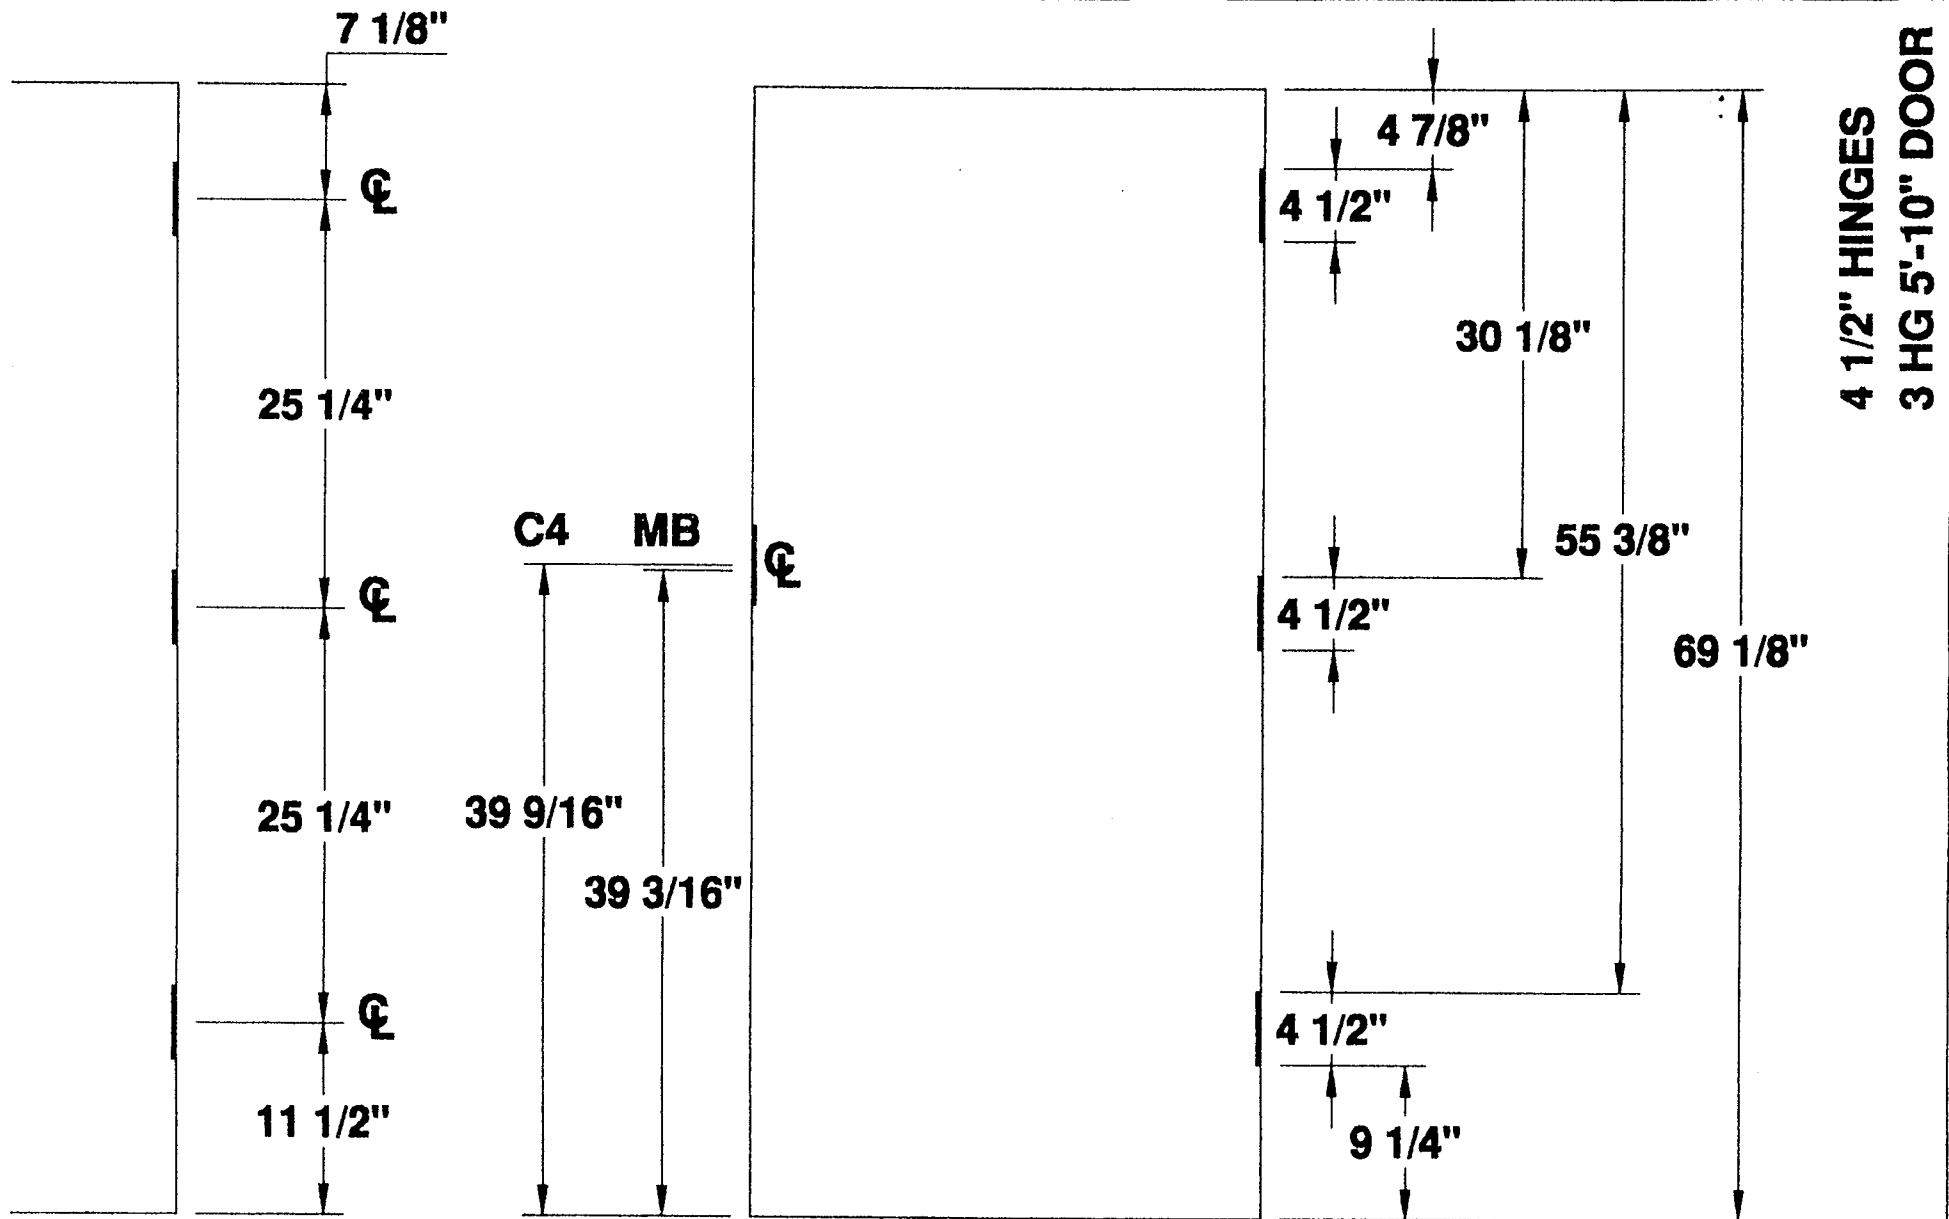

**4 1/2" HINGES
3 HG 5'-7" DOOR**

3 HINGE 5'-7" STANDARD DOOR LOCATIONS

MESKER DOOR INC.
SINCE 1894 THE FIRST DOOR and STILL THE FIRST DOOR

**4 1/2" HINGE
—DETAILS—
THREE HINGE DOOR**

PROJECT STANDARD LOCATIONS
 ORDER N/A DATE _____
 PREPARED BY SJS SHEET 1 OF 1
 Standard Detail # D3H-412-5FT-7IN

4 1/2" HINGES
3 HG 5'-8" DOOR

3 HINGE 5'-8" STANDARD DOOR LOCATIONS

4 1/2" HINGE —DETAILS— THREE HINGE DOOR

PROJECT STANDARD LOCATIONS
 ORDER N/A DATE _____
 PREPARED BY SJS SHEET 1 OF 1
 Standard Detail # D3H-412-5FT-8IN

Standard Detail # D3H-412-5FT-9IN

3 HINGE 5'-10" STANDARD DOOR LOCATIONS

4 1/2" HINGE —DETAILS— THREE HINGE DOOR

MESKER DOOR INC.
SINCE 1884 THE FIRST DOOR and STILL THE FIRST DOOR

PROJECT STANDARD LOCATIONS
 ORDER N/A DATE _____
 PREPARED BY SJS SHEET 1 OF 1
 Standard Detail # D3H-412-5FT-10IN

3 HINGE 5'-11" STANDARD DOOR LOCATIONS

MESKER DOOR INC.
SINCE 1964 THE FIRST DOOR and STILL THE FIRST DOOR

**4 1/2" HINGE
—DETAILS—
THREE HINGE DOOR**

PROJECT STANDARD LOCATIONS
ORDER N/A DATE _____
PREPARED BY SJS SHEET 1 OF 1
Standard Detail # D3H-412-5FT-11IN