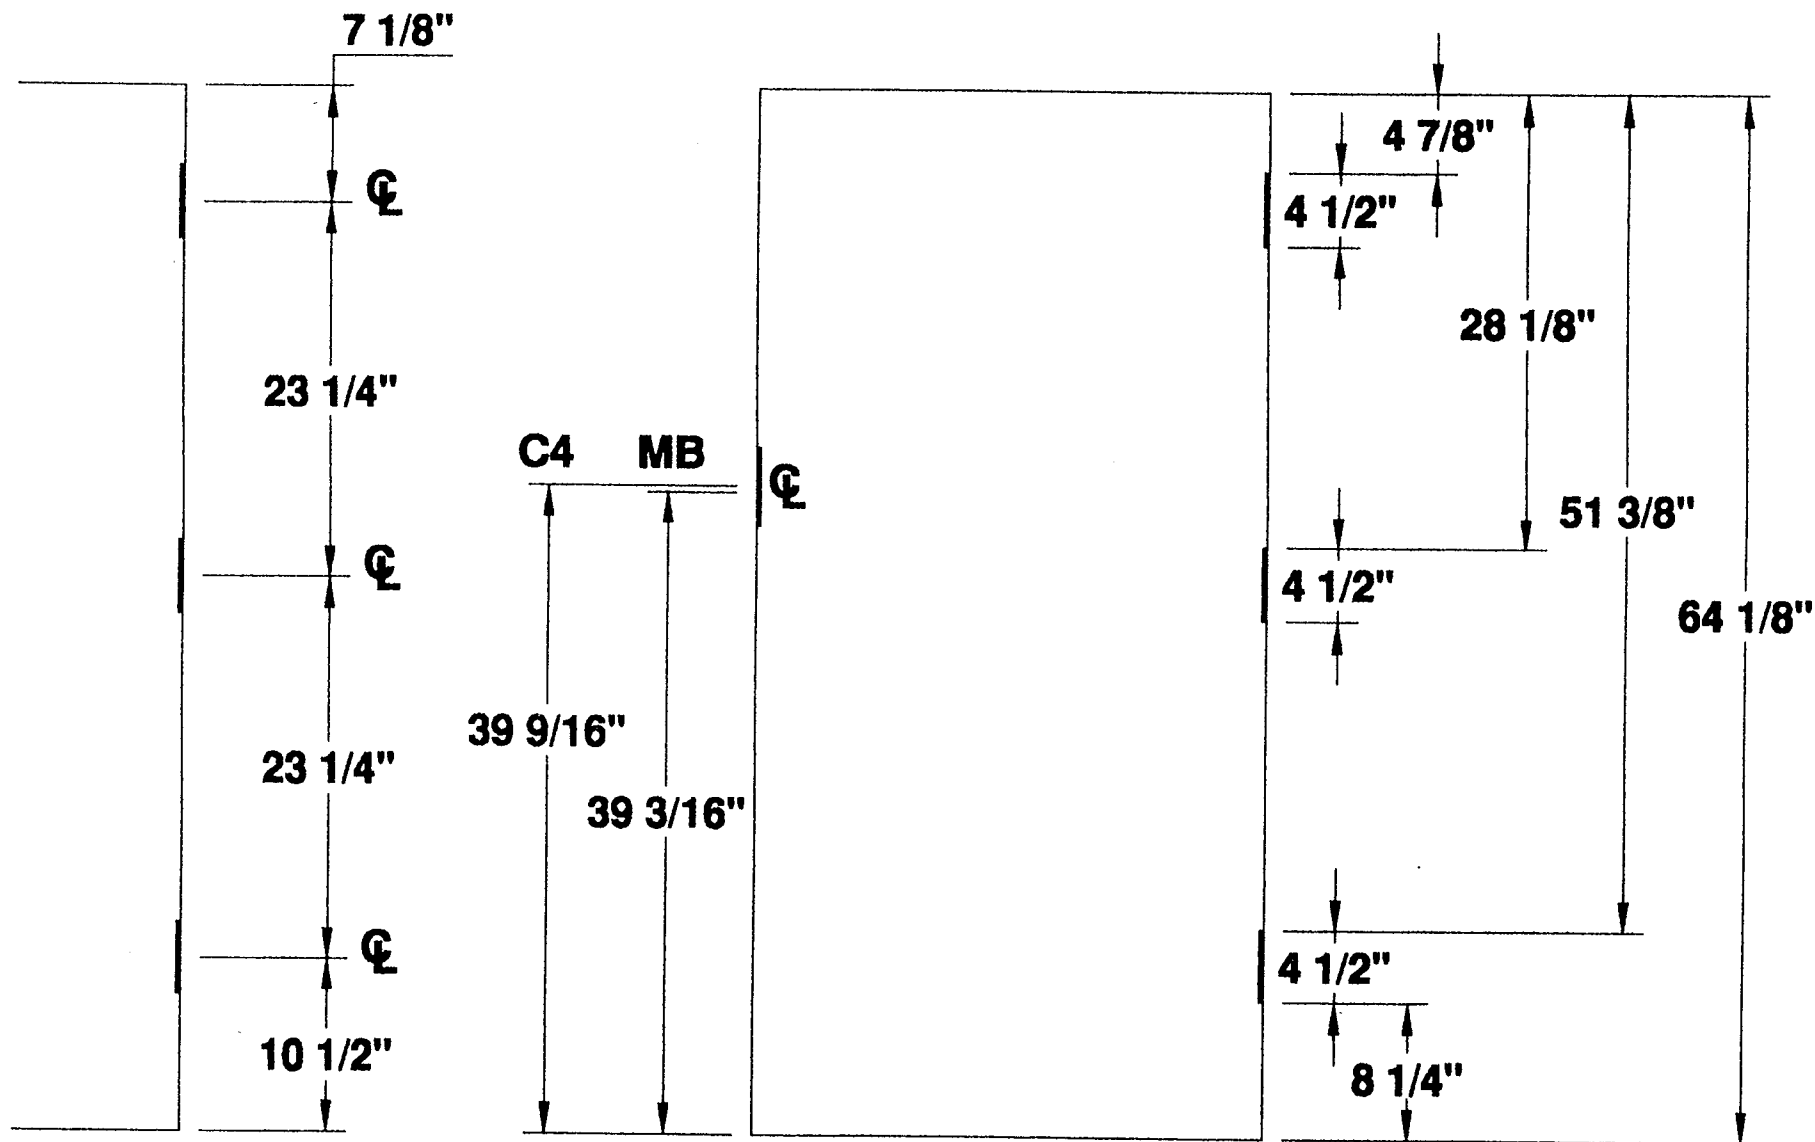

**4 1/2" HINGES
3 HG 5'-5" DOOR**

3 HINGE 5'-5" STANDARD DOOR LOCATIONS

**4 1/2" HINGE
—DETAILS—
THREE HINGE DOOR**

MESKER DOOR INC.
SINCE 1864 THE FIRST DOOR and STILL THE FIRST DOOR

PROJECT STANDARD LOCATIONS
ORDER N/A DATE _____
PREPARED BY SJS SHEET 1 OF 1
Standard Detail # D3H-412-5FT-5IN