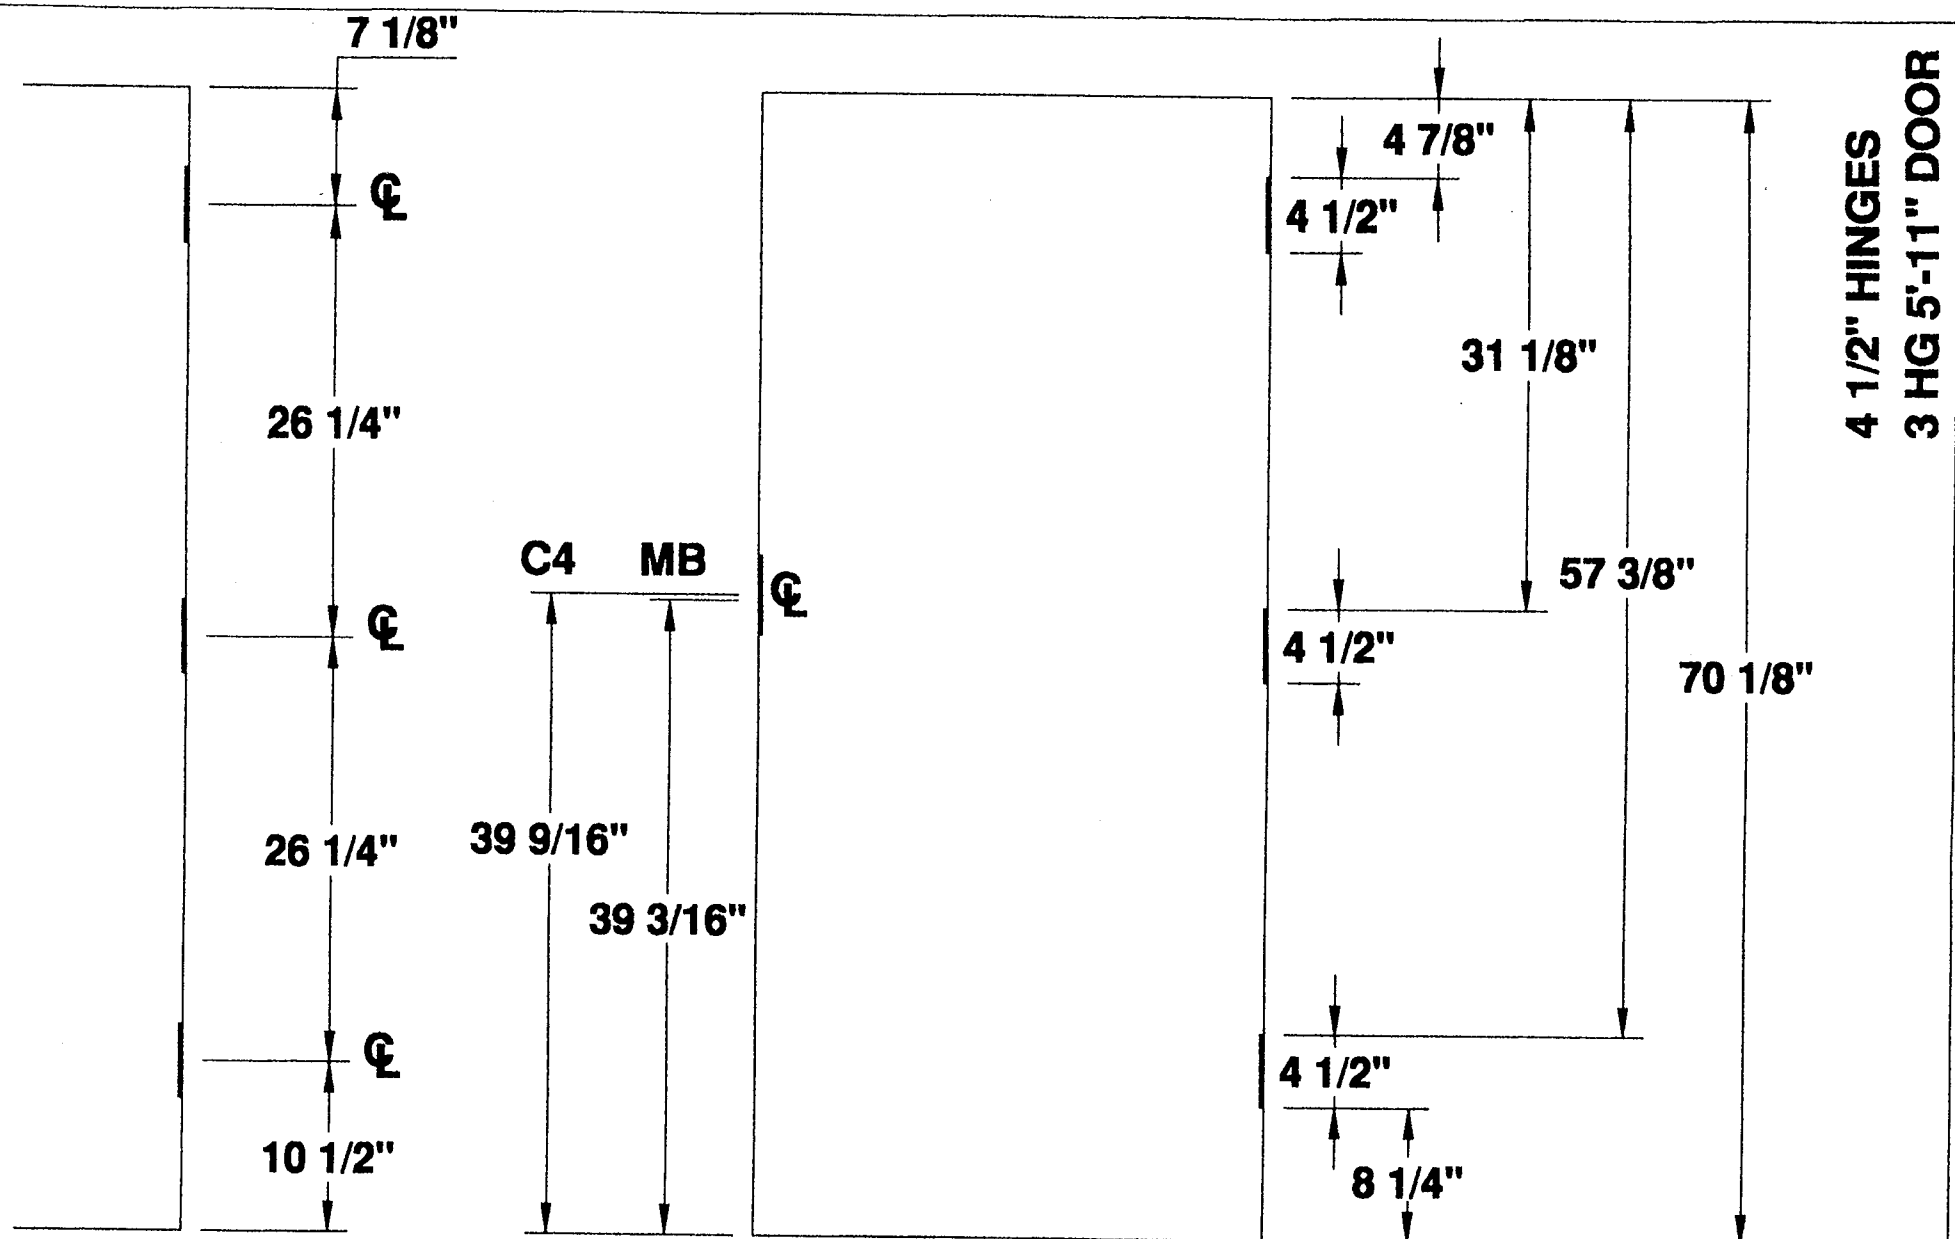

**4 1/2" HINGES
3 HG 5'-7" DOOR**

3 HINGE 5'-7" STANDARD DOOR LOCATIONS

MESKER DOOR INC.
SINCE 1894 THE FIRST DOOR and STILL THE FIRST DOOR

**4 1/2" HINGE
—DETAILS—
THREE HINGE DOOR**

PROJECT STANDARD LOCATIONS
 ORDER N/A DATE _____
 PREPARED BY SJS SHEET 1 OF 1
 Standard Detail # D3H-412-5FT-7IN

4 1/2" HINGES
3 HG 5'-8" DOOR

3 HINGE 5'-8" STANDARD DOOR LOCATIONS

4 1/2" HINGE —DETAILS— THREE HINGE DOOR

PROJECT STANDARD LOCATIONS
 ORDER N/A DATE _____
 PREPARED BY SJS SHEET 1 OF 1
 Standard Detail # D3H-412-5FT-8IN

Standard Detail # D3H-412-5FT-9IN

3 HINGE 5'-10" STANDARD DOOR LOCATIONS

4 1/2" HINGE —DETAILS— THREE HINGE DOOR

MESKER DOOR INC.
SINCE 1884 THE FIRST DOOR and STILL THE FIRST DOOR

PROJECT STANDARD LOCATIONS
 ORDER N/A DATE _____
 PREPARED BY SJS SHEET 1 OF 1
 Standard Detail # D3H-412-5FT-10IN

3 HINGE 5'-11" STANDARD DOOR LOCATIONS

MESKER DOOR INC.
SINCE 1964 THE FIRST DOOR and STILL THE FIRST DOOR

**4 1/2" HINGE
—DETAILS—
THREE HINGE DOOR**

PROJECT STANDARD LOCATIONS
ORDER N/A DATE _____
PREPARED BY SJS SHEET 1 OF 1
Standard Detail # D3H-412-5FT-11IN