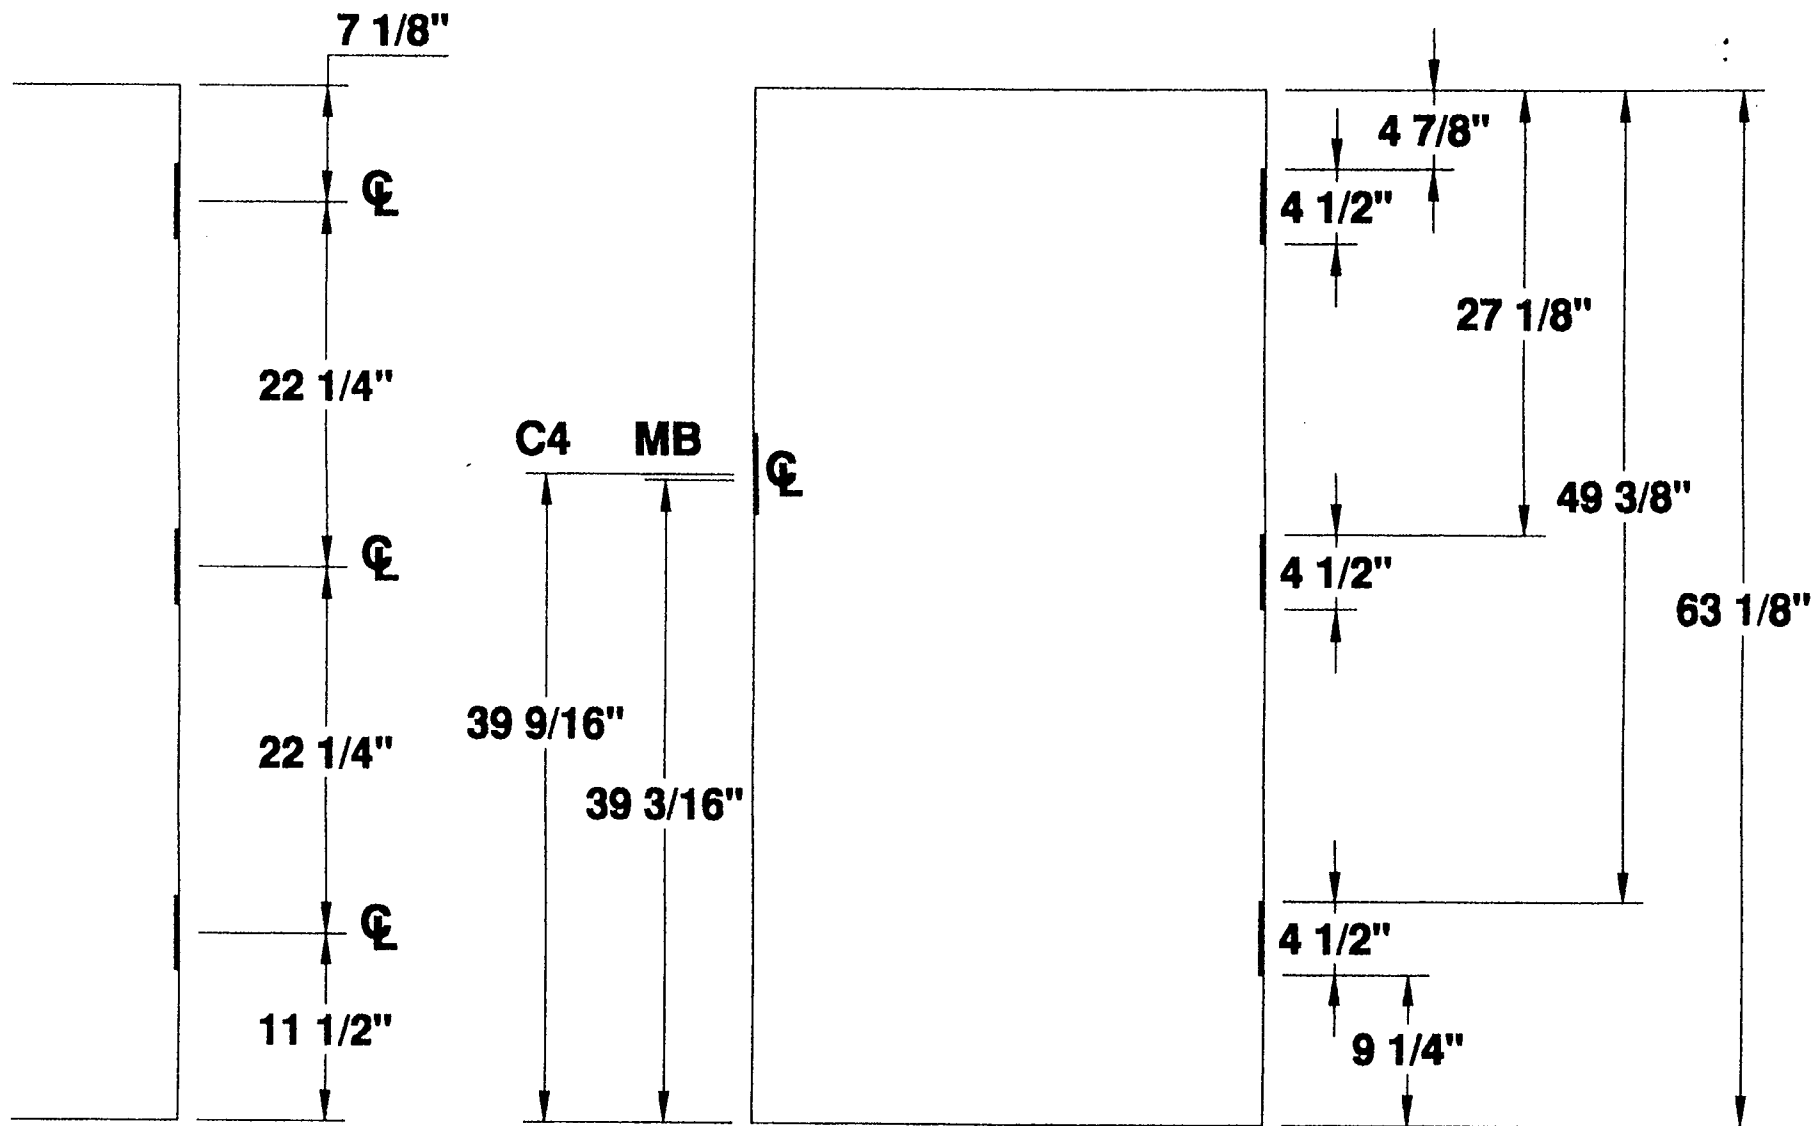

**4 1/2" HINGES
3 HG 5'-4" DOOR**

3 HINGE 5'-4" STANDARD DOOR LOCATIONS

**4 1/2" HINGE
—DETAILS—
THREE HINGE DOOR**