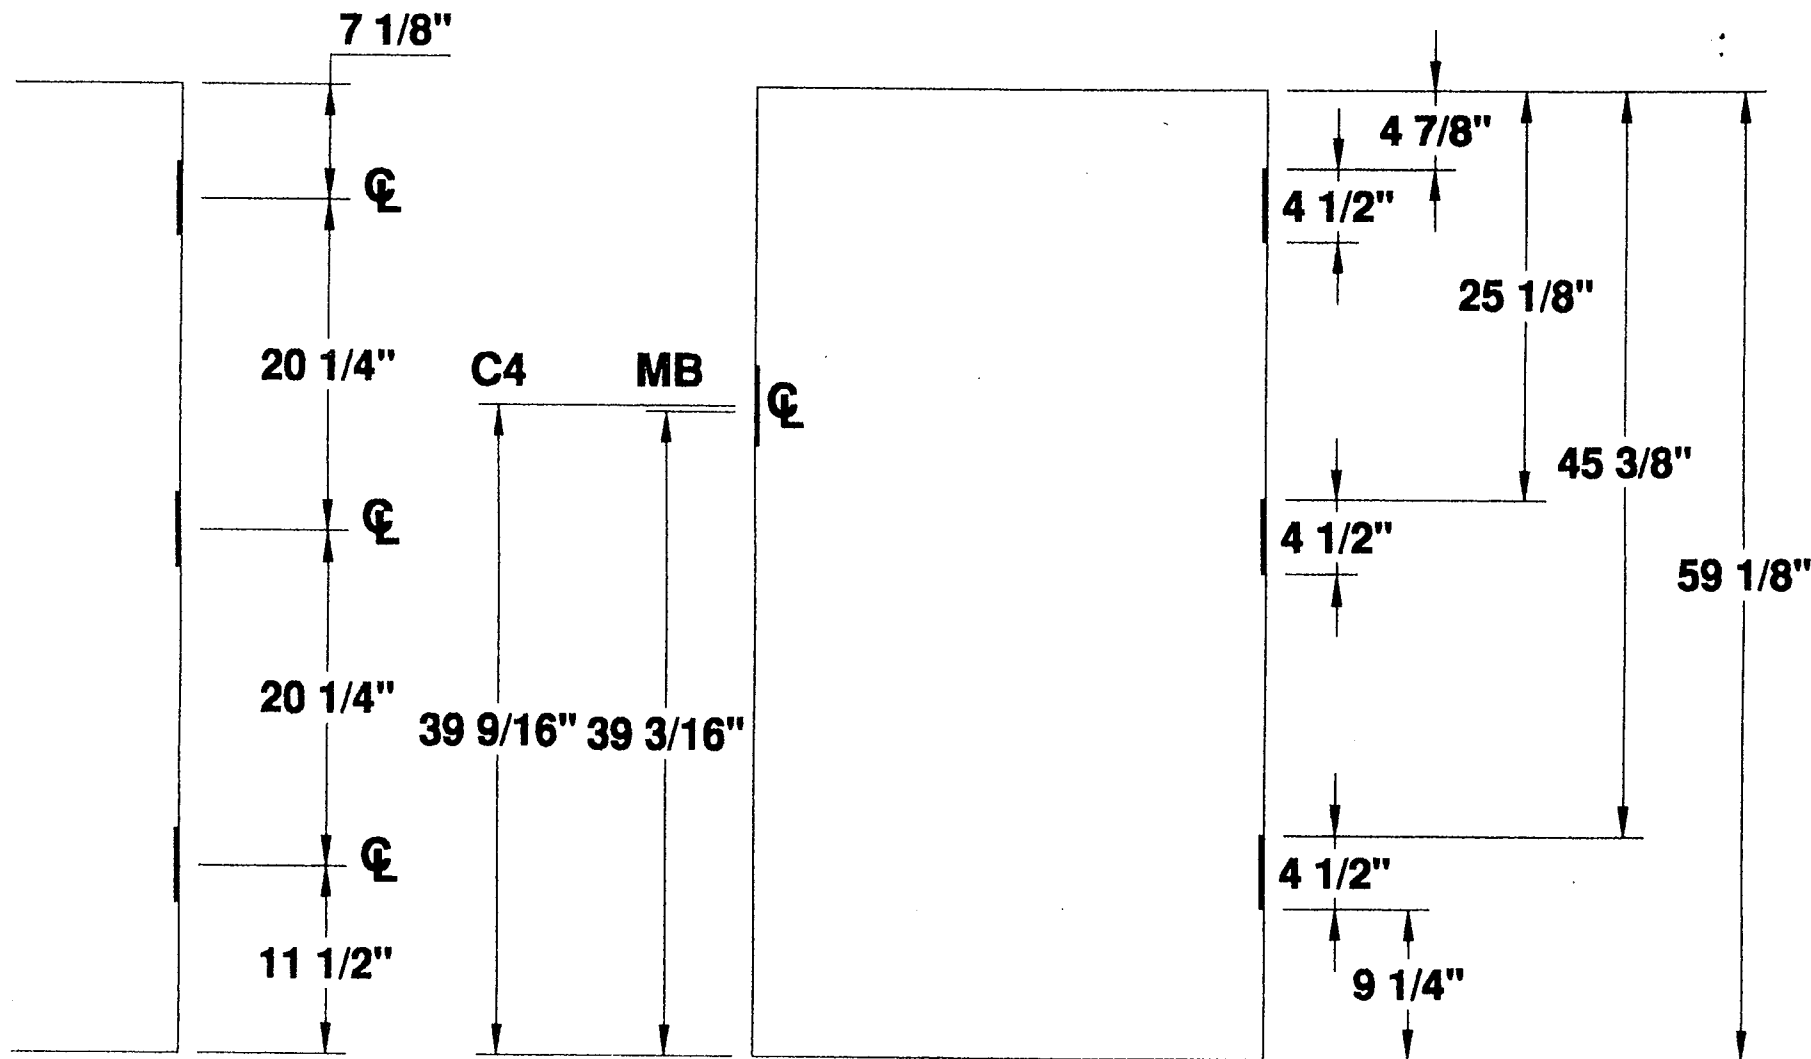

**STANDARD
5'-0" TO 5'-11"
DOOR HEIGHTS**

4 1/2" HINGES
3 HG 5'-0" DOOR

3 HINGE 5'-0" STANDARD DOOR LOCATIONS

4 1/2" HINGE
—DETAILS—
THREE HINGE DOOR

MESKER DOOR INC.
SINCE 1964 THE FIRST DOOR and STILL THE FIRST DOOR

4 1/2" HINGES
3 HG 5'-8" DOOR

3 HINGE 5'-8" STANDARD DOOR LOCATIONS

4 1/2" HINGE —DETAILS— THREE HINGE DOOR

PROJECT STANDARD LOCATIONS
 ORDER N/A DATE _____
 PREPARED BY SJS SHEET 1 OF 1
 Standard Detail # D3H-412-5FT-8IN

Standard Detail # D3H-412-5FT-9IN

3 HINGE 5'-10" STANDARD DOOR LOCATIONS

4 1/2" HINGE —DETAILS— THREE HINGE DOOR

MESKER DOOR INC.
SINCE 1884 THE FIRST DOOR and STILL THE FIRST DOOR

PROJECT STANDARD LOCATIONS
 ORDER N/A DATE _____
 PREPARED BY SJS SHEET 1 OF 1
 Standard Detail # D3H-412-5FT-10IN

3 HINGE 5'-11" STANDARD DOOR LOCATIONS

MESKER DOOR INC.
SINCE 1964 THE FIRST DOOR and STILL THE FIRST DOOR

**4 1/2" HINGE
—DETAILS—
THREE HINGE DOOR**

PROJECT STANDARD LOCATIONS
ORDER N/A DATE _____
PREPARED BY SJS SHEET 1 OF 1
Standard Detail # D3H-412-5FT-11IN