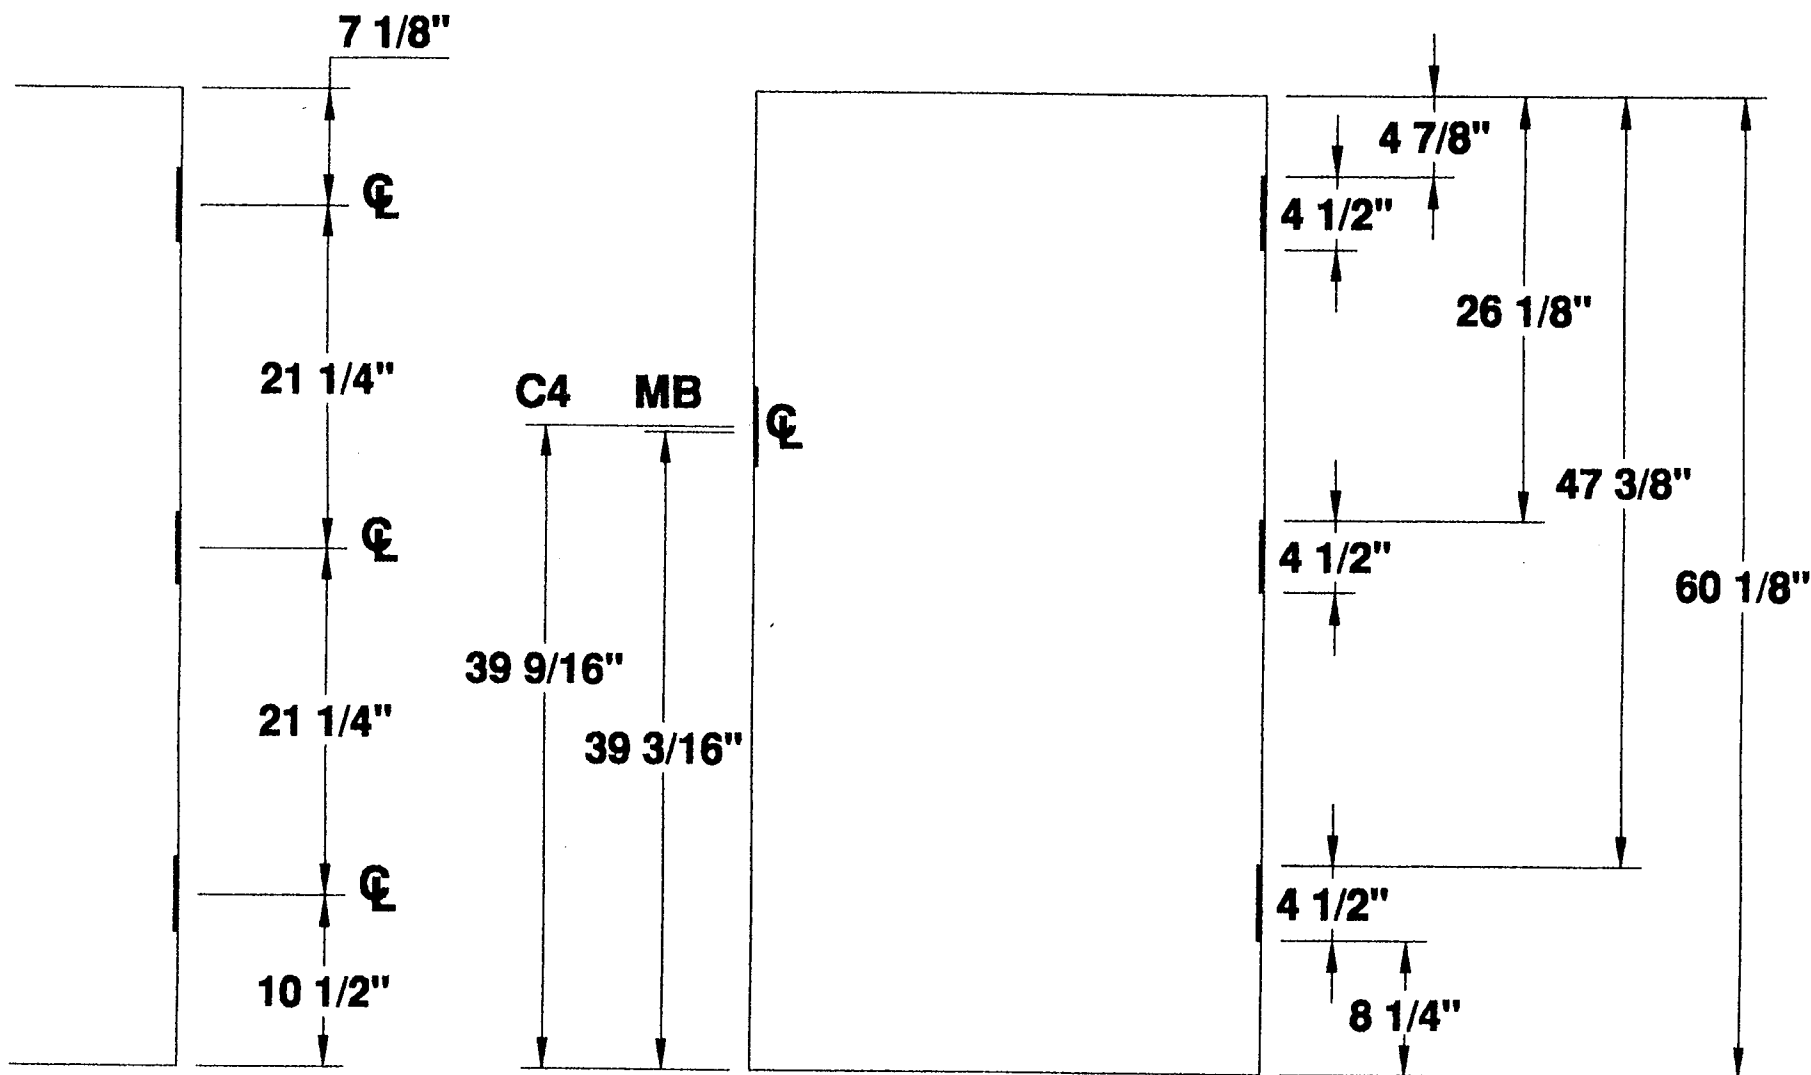

**4 1/2" HINGES
3 HG 5'-1" DOOR**

3 HINGE 5'-1" STANDARD DOOR LOCATIONS

MESKER DOOR INC.
SINCE 1964 THE FIRST DOOR and STILL THE FIRST DOOR

**4 1/2" HINGE
—DETAILS—
THREE HINGE DOOR**

PROJECT STANDARD LOCATIONS
ORDER N/A DATE _____
PREPARED BY SJS SHEET 1 OF 1
Standard Detail # D3H-412-5FT-1IN