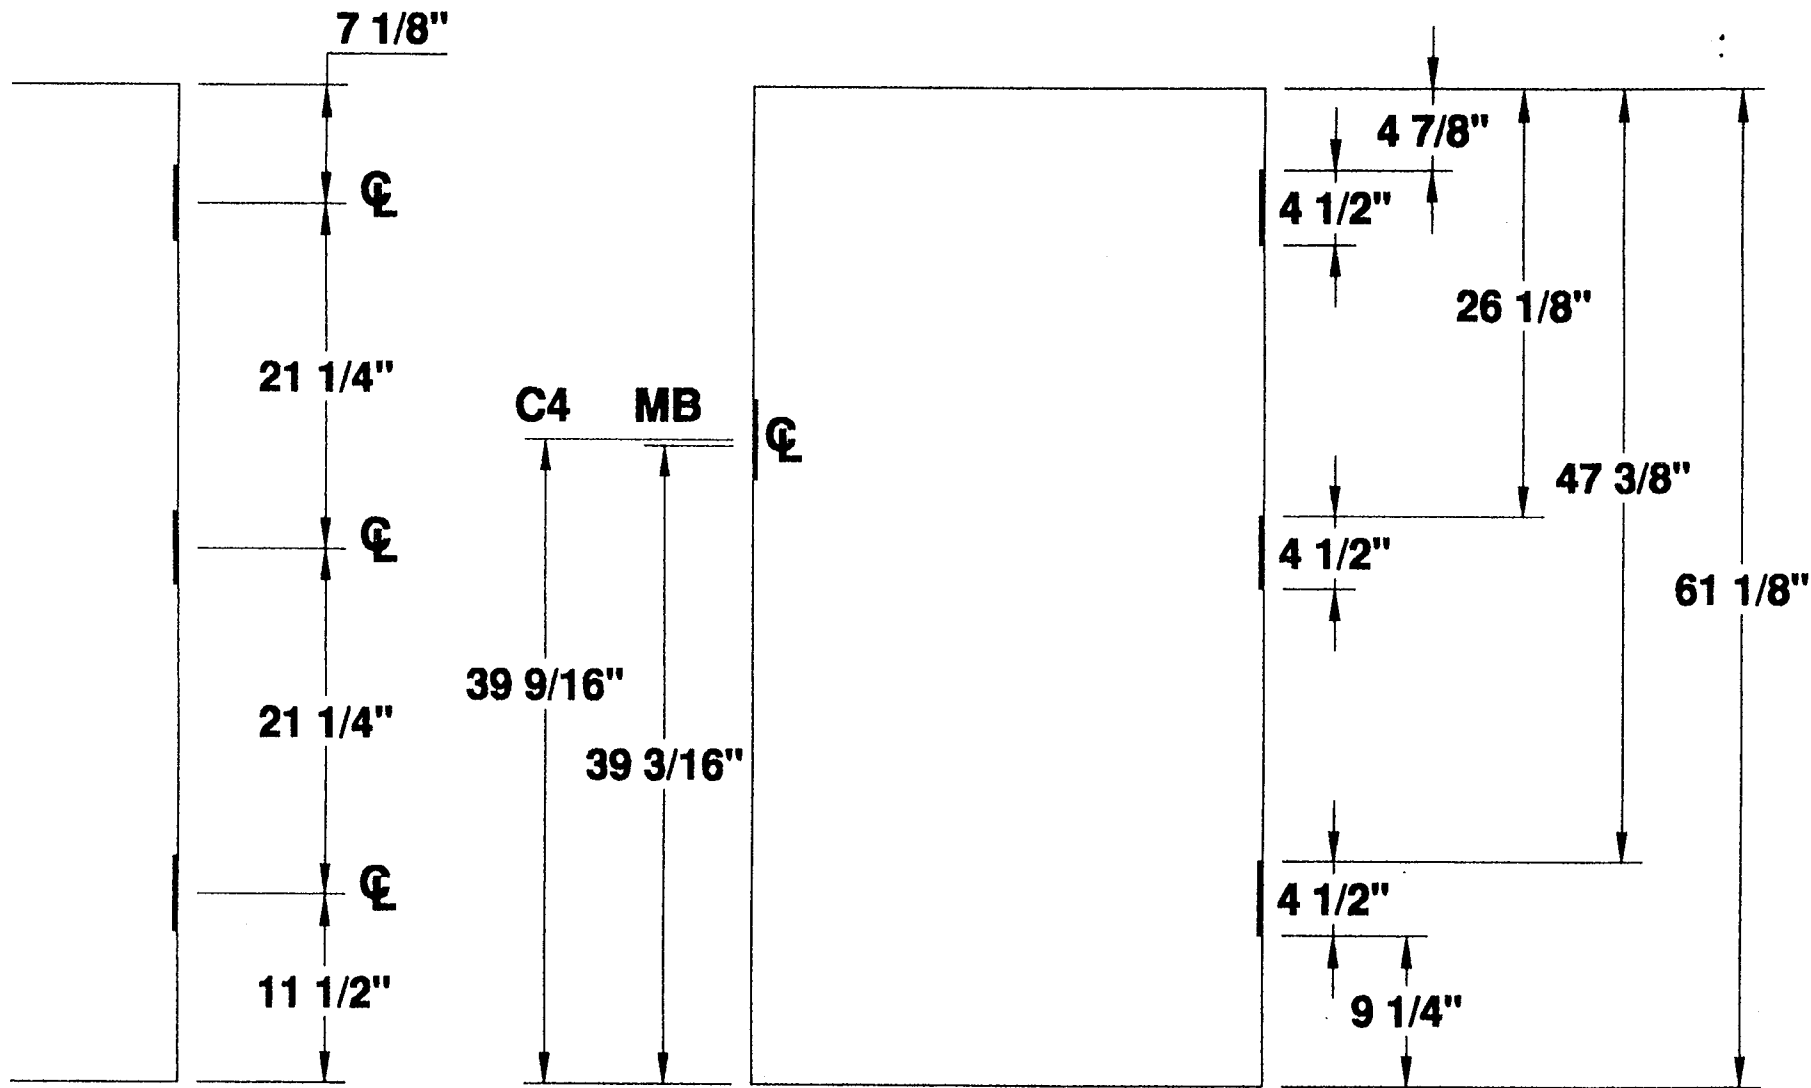

**4 1/2" HINGES
3 HG 5'-2" DOOR**