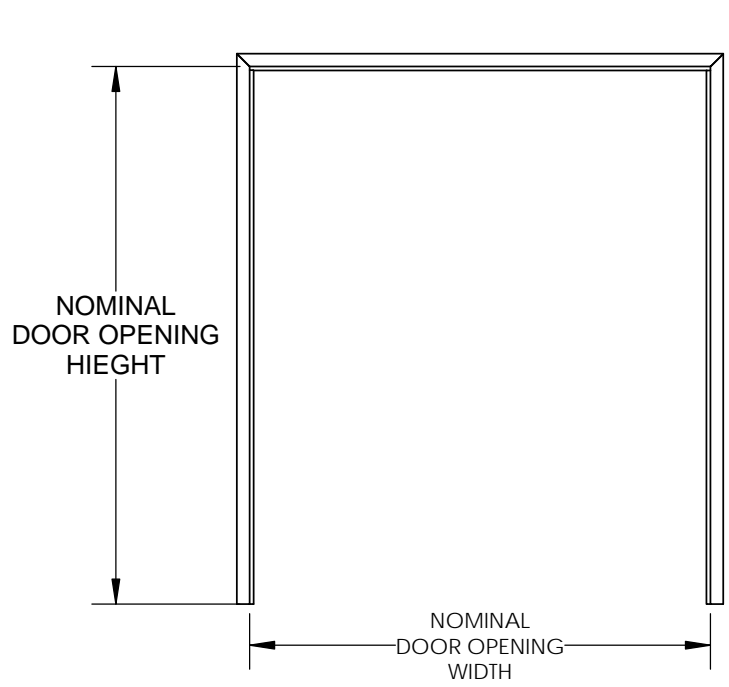

OPENING HEIGHT	6'8"			7'0"			7'2"			7'10"			8'0"		
DIMENSION	A	B	C	A	B	C	A	B	C	A	B	C	A	B	C
1 3/4" DOOR SPACING	7 1/4"	2@ 30 1/4"	12 1/4"	7 1/4"	2@ 32 1/4"	12 1/4"	7 1/4"	2@ 33 1/4"	12 1/4"	7 1/4"	3@ 25 1/4"	10 1/4"	7 1/4"	3@ 25 1/2"	12 1/4"
1 3/4" DOOR SPACING				6 3/4"	2@ 32 3/4"	11 3/4"	6 3/4"	2@ 33 3/4"	11 3/4"						

**HINGE SPACING**

**PROFILE**

**F SERIES**

**FDJ SERIES**

**HEADER JUNCTION ON A DOUBLE SWING OPENING**

**DOUBLE SWING**

**SINGLE SWING**

**DOUBLE EGRESS FRAMES**

F SERIES FRAMES ARE AVAILABLE AS SHOWN FOR THREE SIDED FRAMES OR AS STICK SECTIONS FOR TRANSOMS, SIDELIGHTS AND BORROWED LIGHT FRAMES.

FOR ANCHORS SEE ANCHOR PAGE

FOR LABELING DETAILS SEE THE LABELING SECTION.