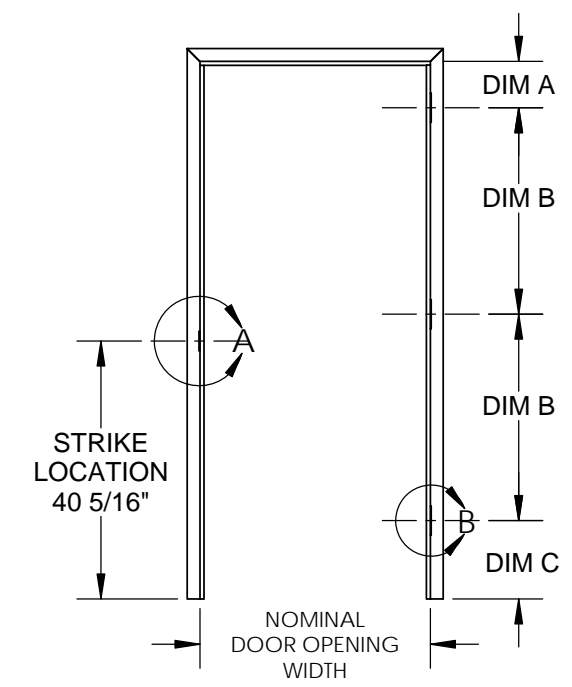

OPENING HEIGHT	6'8"			7'0"			7'2"			7'10"			8'0"		
DIMENSION	A	B	C	A	B	C	A	B	C	A	B	C	A	B	C
1 3/4" DOOR SPACING	7 1/4"	2@ 30 1/4"	12 1/4"	7 1/4"	2@ 32 1/4"	12 1/4"	7 1/4"	2@ 33 1/4"	12 1/4"	7 1/4"	3@ 25 1/4"	10 1/4"	7 1/4"	3@ 25 1/2"	12 1/4"
1 3/4" DOOR SPACING				6 3/4"	2@ 32 3/4"	11 3/4"	6 3/4"	2@ 33 3/4"	11 3/4"						

**HINGE SPACING**

**PROFILE**

**F SERIES**

**FDJ SERIES**

**HEADER JUNCTION ON A DOUBLE SWING OPENING**

**DOUBLE SWING**

**SINGLE SWING**

**DOUBLE EGRESS FRAMES**

F SERIES FRAMES ARE AVAILABLE AS SHOWN FOR THREE SIDED FRAMES OR AS STICK SECTIONS FOR TRANSOMS, SIDELIGHTS AND BORROWED LIGHT FRAMES.

FOR ANCHORS SEE ANCHOR PAGE

FOR LABELING DETAILS SEE THE LABELING SECTION.