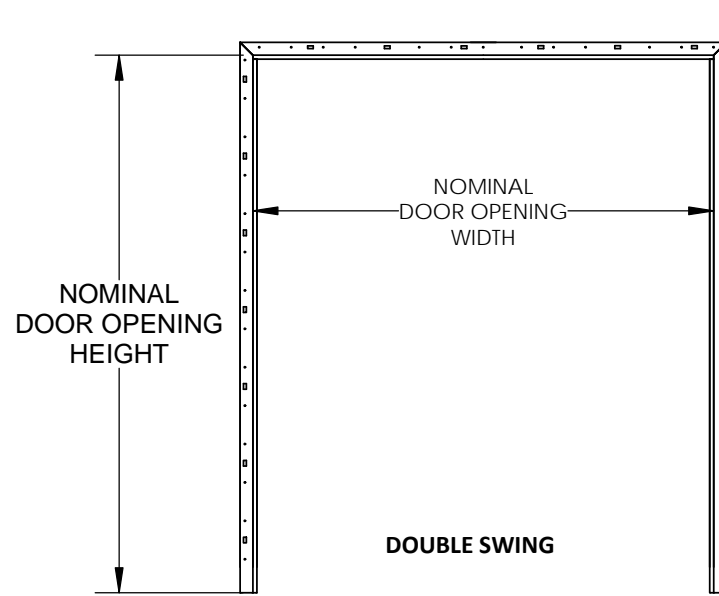

PROFILES

DOUBLE RABBET

SINGLE RABBET

CASED OPEN

HINGE SPACING

OPENING HEIGHT	6'8"			7'0"			7'2"			7'10"			8'0"		
	A	B	C	A	B	C	A	B	C	A	B	C	A	B	C
1 3/4" DOOR SPACING	7 1/4"	2@ 30 1/4"	12 1/4"	7 1/4"	2@ 32 1/4"	12 1/4"	7 1/4"	2@ 33 1/4"	12 1/4"	7 1/4"	3@ 25 1/4"	10 1/4"	7 1/4"	3@ 25 1/2"	12 1/4"
1 3/8" DOOR SPACING				6 3/4"	2@ 32 3/4"	11 3/4"	6 3/4"	2@ 33 3/4"	11 3/4"						

FF SERIES FRAMES

FF SERIES FRAMES ARE AVAILABLE AS SHOWN FOR THREE SIDED FRAMES OR AS STICK SECTIONS FOR TRANSOMS, SIDELIGHTS AND BORROWED LITE FRAMES.

FOR LABELING DETAILS, ANCHORING OPTIONS, AND DOOR HANDING & SWING, PLEASE SEE THE APPLICABLE SECTION OF THE TECHNICAL DATA MANUAL.