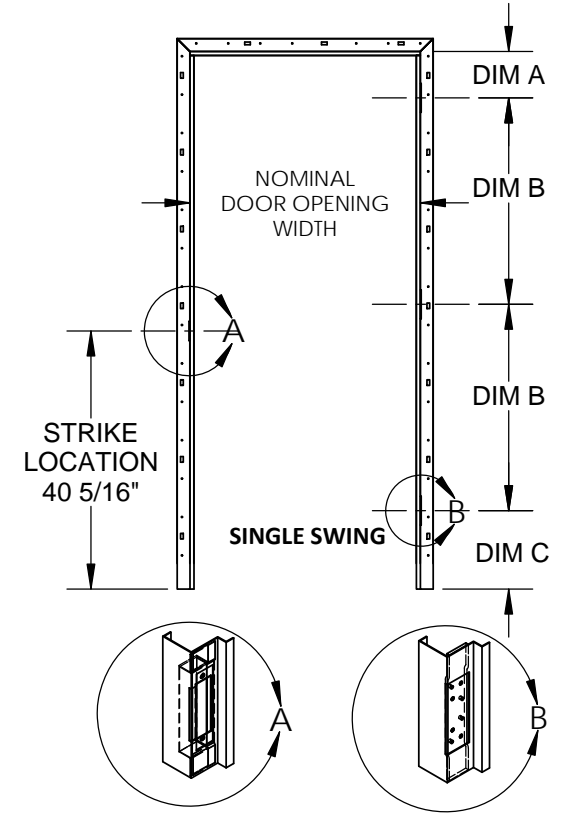

PROFILES

DOUBLE RABBET

SINGLE RABBET

CASED OPEN

HINGE SPACING

OPENING HEIGHT	6'8"			7'0"			7'2"			7'10"			8'0"		
	A	B	C	A	B	C	A	B	C	A	B	C	A	B	C
1 3/4" DOOR SPACING	7 1/4"	2@ 30 1/4"	12 1/4"	7 1/4"	2@ 32 1/4"	12 1/4"	7 1/4"	2@ 33 1/4"	12 1/4"	7 1/4"	3@ 25 1/4"	10 1/4"	7 1/4"	3@ 25 1/2"	12 1/4"
1 3/8" DOOR SPACING				6 3/4"	2@ 32 3/4"	11 3/4"	6 3/4"	2@ 33 3/4"	11 3/4"						

FF SERIES FRAMES

FF SERIES FRAMES ARE AVAILABLE AS SHOWN FOR THREE SIDED FRAMES OR AS STICK SECTIONS FOR TRANSOMS, SIDELIGHTS AND BORROWED LITE FRAMES.

FOR LABELING DETAILS, ANCHORING OPTIONS, AND DOOR HANDING & SWING, PLEASE SEE THE APPLICABLE SECTION OF THE TECHNICAL DATA MANUAL.