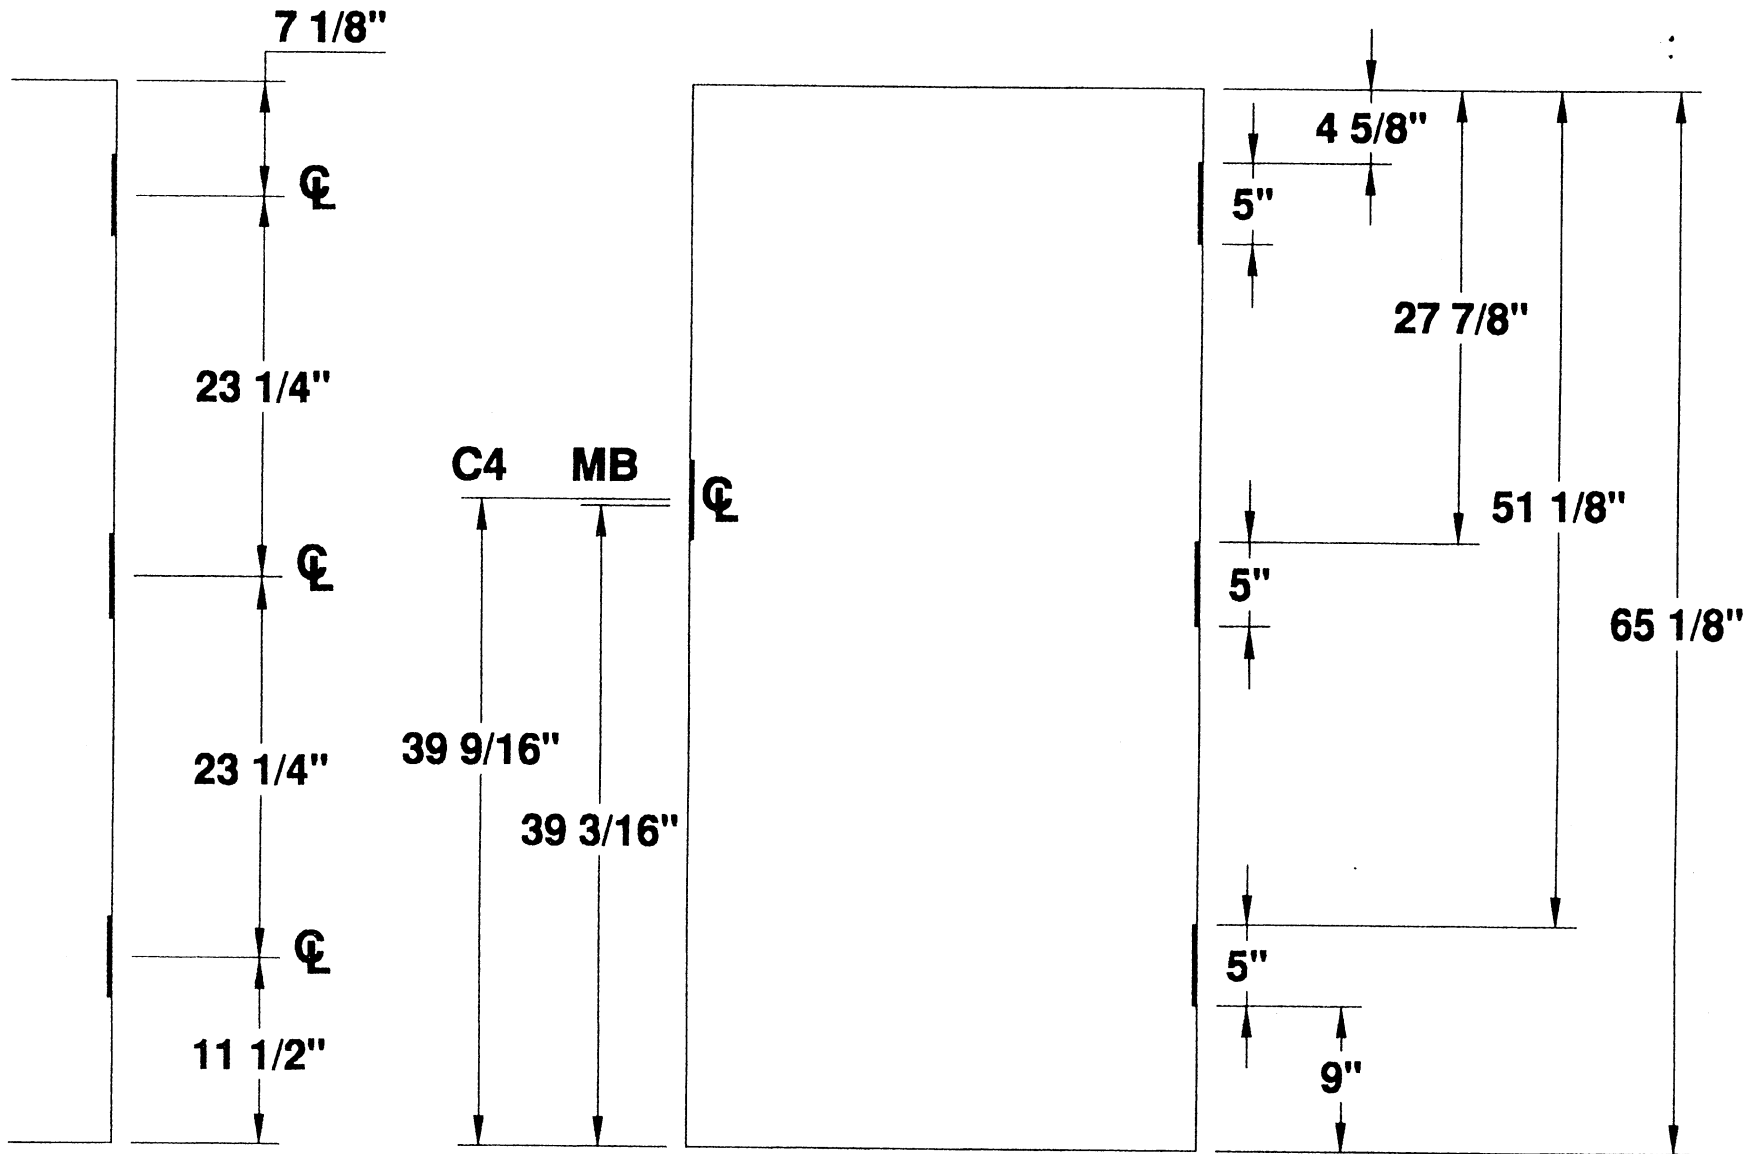

5" HINGES

5" HINGES
3 HG 5'-6" DOOR

3 HINGE 5'-6" STANDARD DOOR LOCATIONS

MESKER DOOR INC.
SINCE 1864 THE FIRST DOOR and STILL THE FIRST DOOR

5" HINGE DETAILS

THREE HINGE DOOR

PROJECT STANDARD LOCATIONS

ORDER N/A DATE _____

PREPARED BY SJS SHEET 1 OF 1

Standard Detail # D3H-5-5FT-6IN