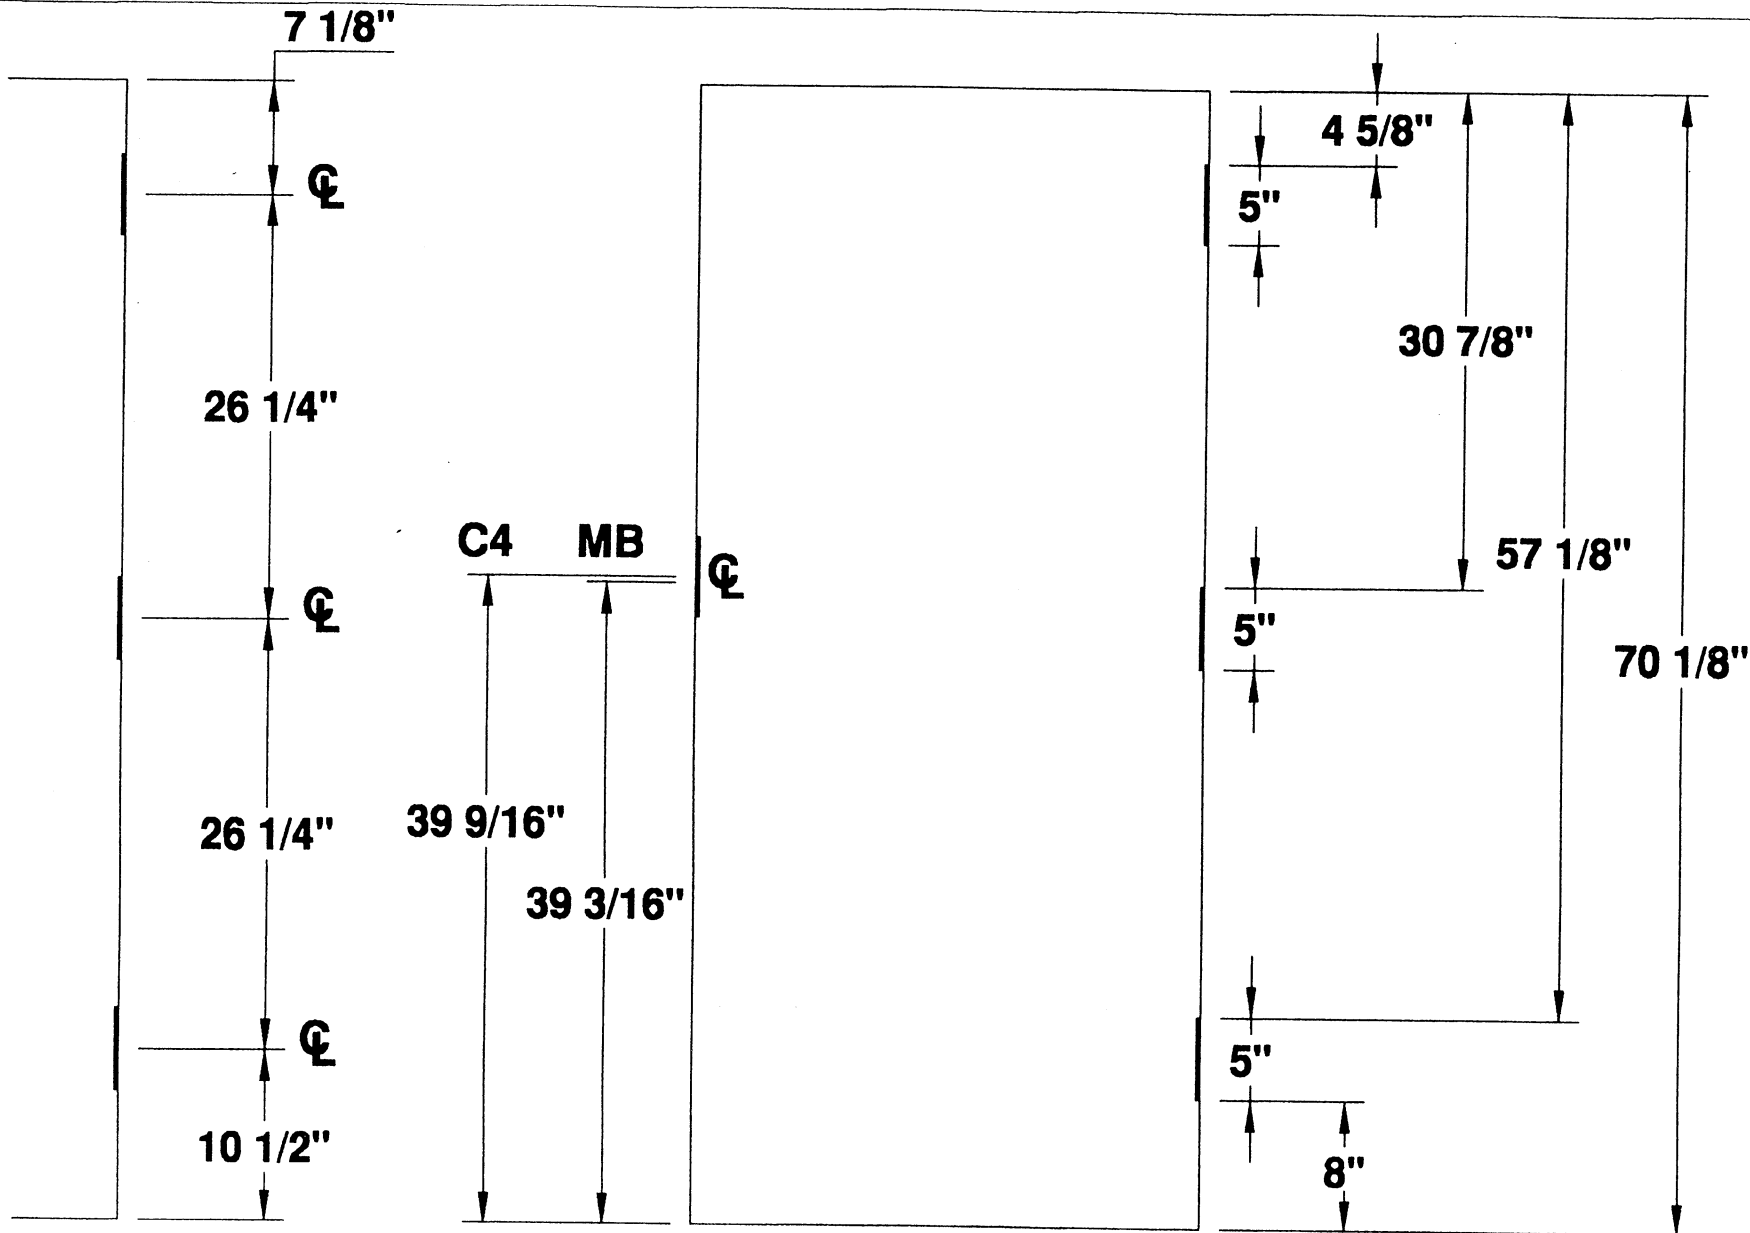

5" HINGES

5" HINGES
3 HG 5'-7" DOOR

3 HINGE 5'-7" STANDARD DOOR LOCATIONS

MESKER DOOR INC.
SINCE 1964 THE FIRST DOOR and STILL THE FIRST DOOR

**5" HINGE
DETAILS**
THREE HINGE DOOR

PROJECT STANDARD LOCATIONS
ORDER N/A DATE _____
PREPARED BY SJS SHEET 1 OF 1
Standard Detail # D3H-5-5FT-7IN

PREPARED BY SJS SHEET 1 OF 1

Standard Detail # D3H-5-5FT-8IN

5" HINGES

5" HINGES
3 HG 5'-9" DOOR

3 HINGE 5'-9" STANDARD DOOR LOCATIONS

MESKER DOOR INC.
SINCE 1864 THE FIRST DOOR and STILL THE FIRST DOOR

5" HINGE DETAILS

THREE HINGE DOOR

PROJECT STANDARD LOCATIONS

ORDER N/A DATE _____

PREPARED BY SJS SHEET 1 OF 1

Standard Detail # D3H-5-5FT-9IN

5" HINGES

5" HINGES
3 HG 5'-10" DOOR

3 HINGE 5'-10" STANDARD DOOR LOCATIONS

5" HINGES

5" HINGES
3 HG 5'-11" DOOR

3 HINGE 5'-11" STANDARD DOOR LOCATIONS

MESKER DOOR INC.
SINCE 1864 THE FIRST DOOR and STILL THE FIRST DOOR

5" HINGE —DETAILS—

THREE HINGE DOOR

PROJECT STANDARD LOCATIONS