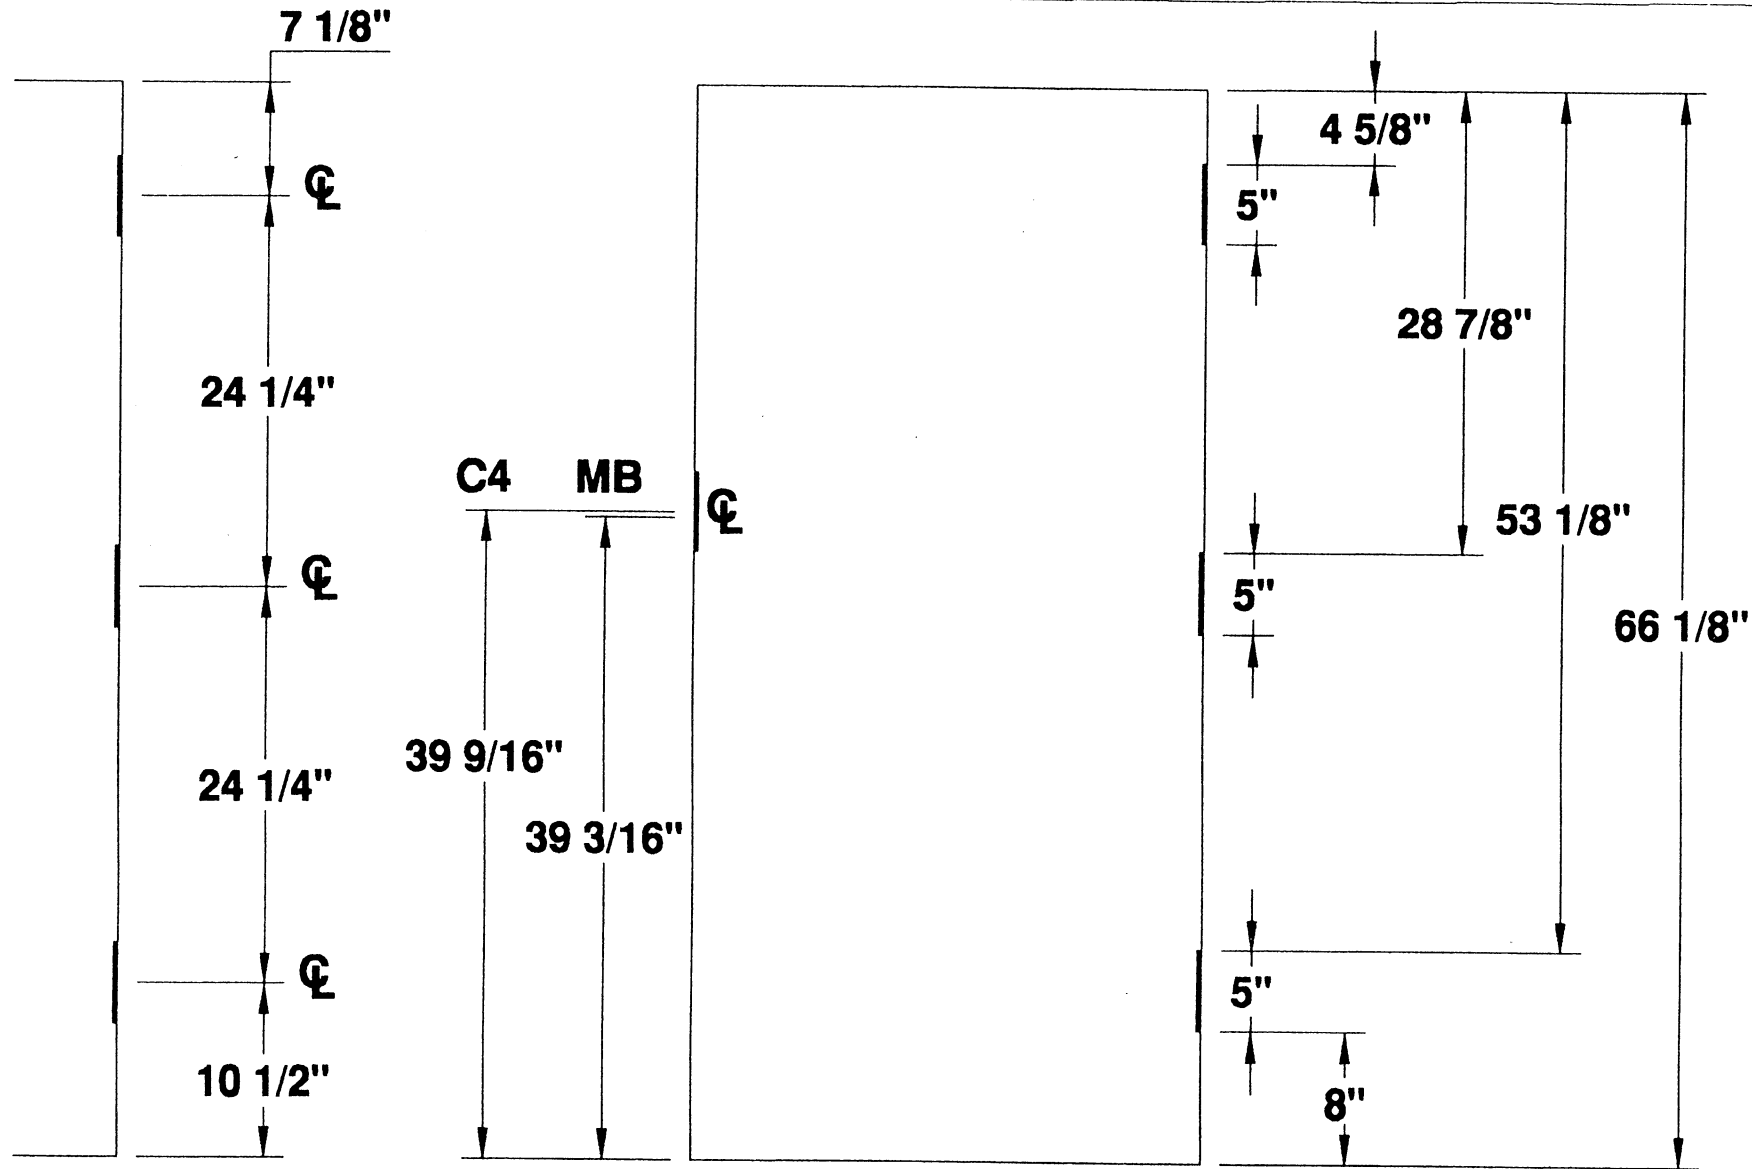

5" HINGES

5" HINGES
3 HG 5'-7" DOOR

3 HINGE 5'-7" STANDARD DOOR LOCATIONS

MESKER DOOR INC.
SINCE 1964 THE FIRST DOOR and STILL THE FIRST DOOR

**5" HINGE
DETAILS**
THREE HINGE DOOR

PROJECT STANDARD LOCATIONS
ORDER N/A DATE _____
PREPARED BY SJS SHEET 1 OF 1
Standard Detail # D3H-5-5FT-7IN

PREPARED BY SJS SHEET 1 OF 1

Standard Detail # D3H-5-5FT-8IN

5" HINGES

5" HINGES
3 HG 5'-9" DOOR

3 HINGE 5'-9" STANDARD DOOR LOCATIONS

MESKER DOOR INC.
SINCE 1864 THE FIRST DOOR and STILL THE FIRST DOOR

5" HINGE DETAILS