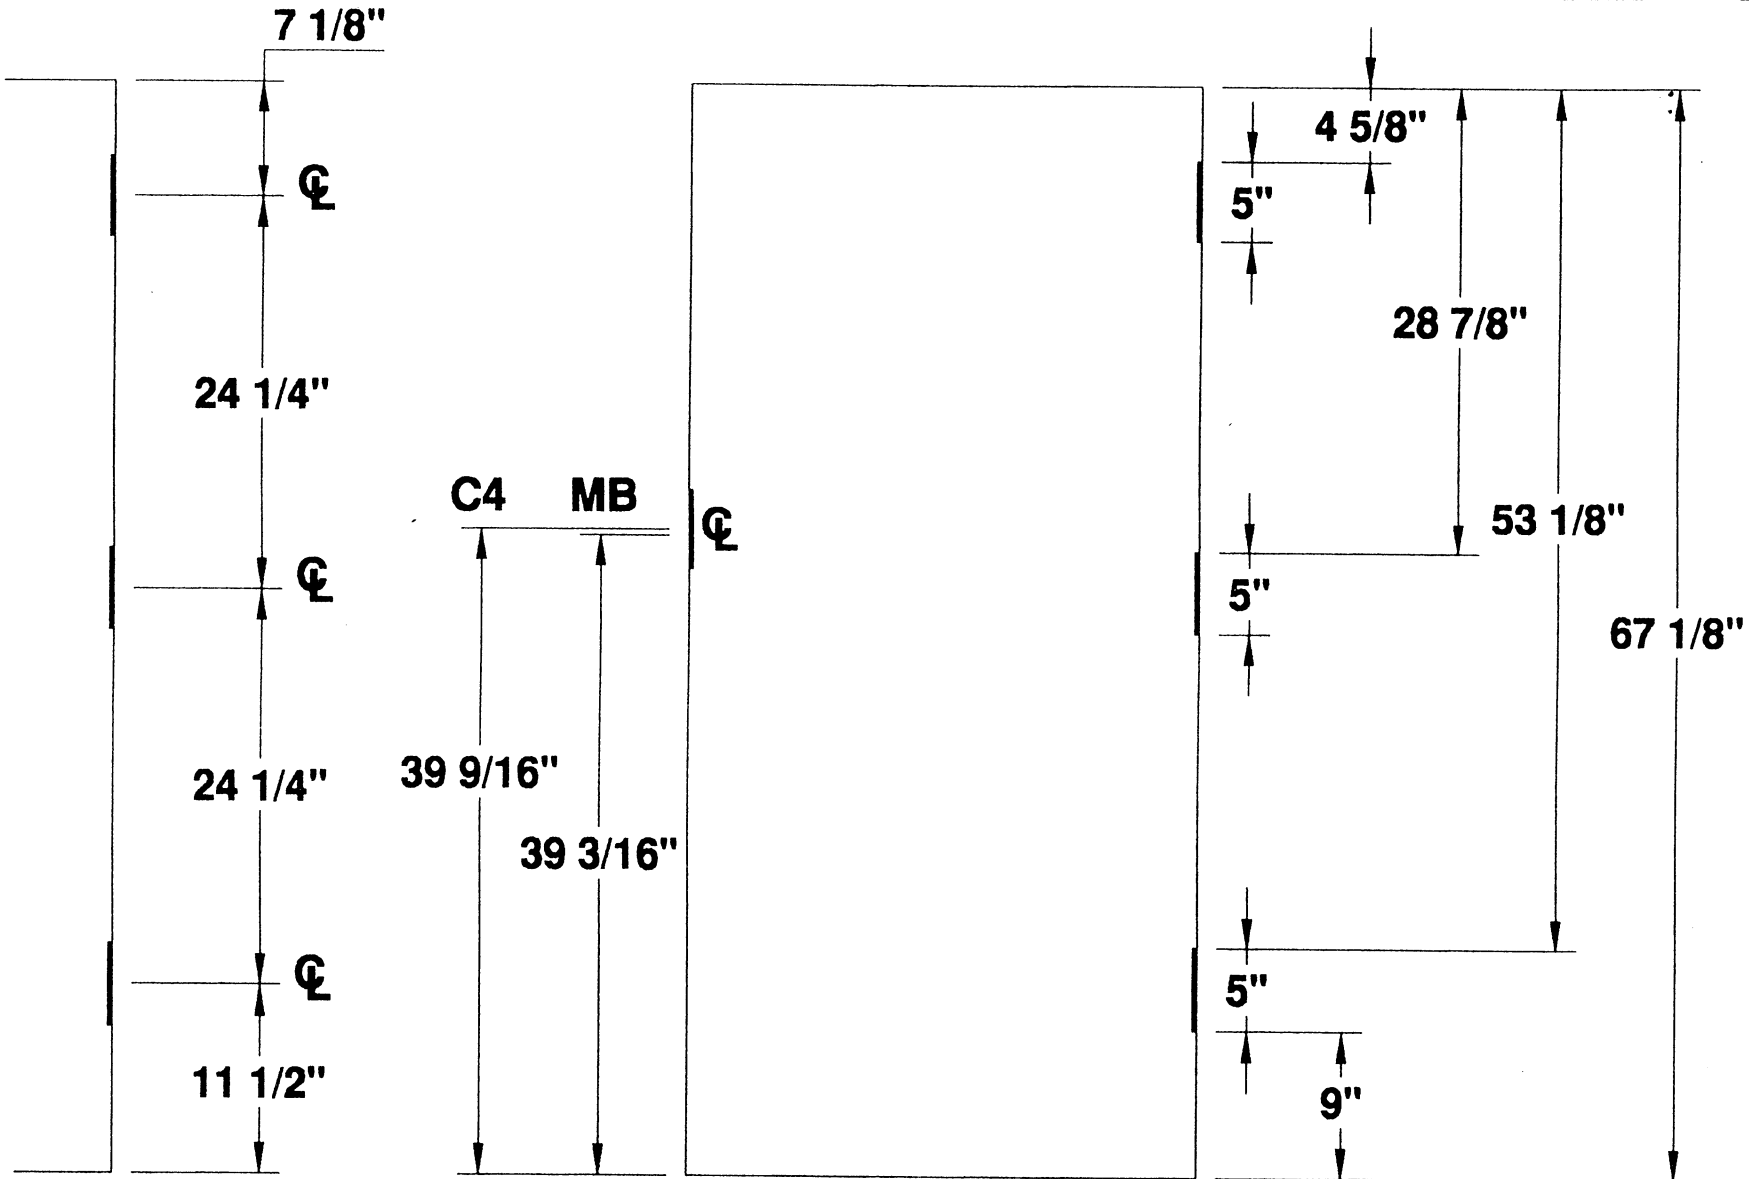

5" HINGES

5" HINGES
3 HG 5'-8" DOOR

3 HINGE 5'-8" STANDARD DOOR LOCATIONS

MESKER DOOR INC.
SINCE 1864 THE FIRST DOOR and STILL THE FIRST DOOR

5" HINGE —DETAILS—

THREE HINGE DOOR

PROJECT STANDARD LOCATIONS

ORDER N/A DATE _____

PREPARED BY SJS SHEET 1 OF 1

Standard Detail # D3H-5-5FT-8IN