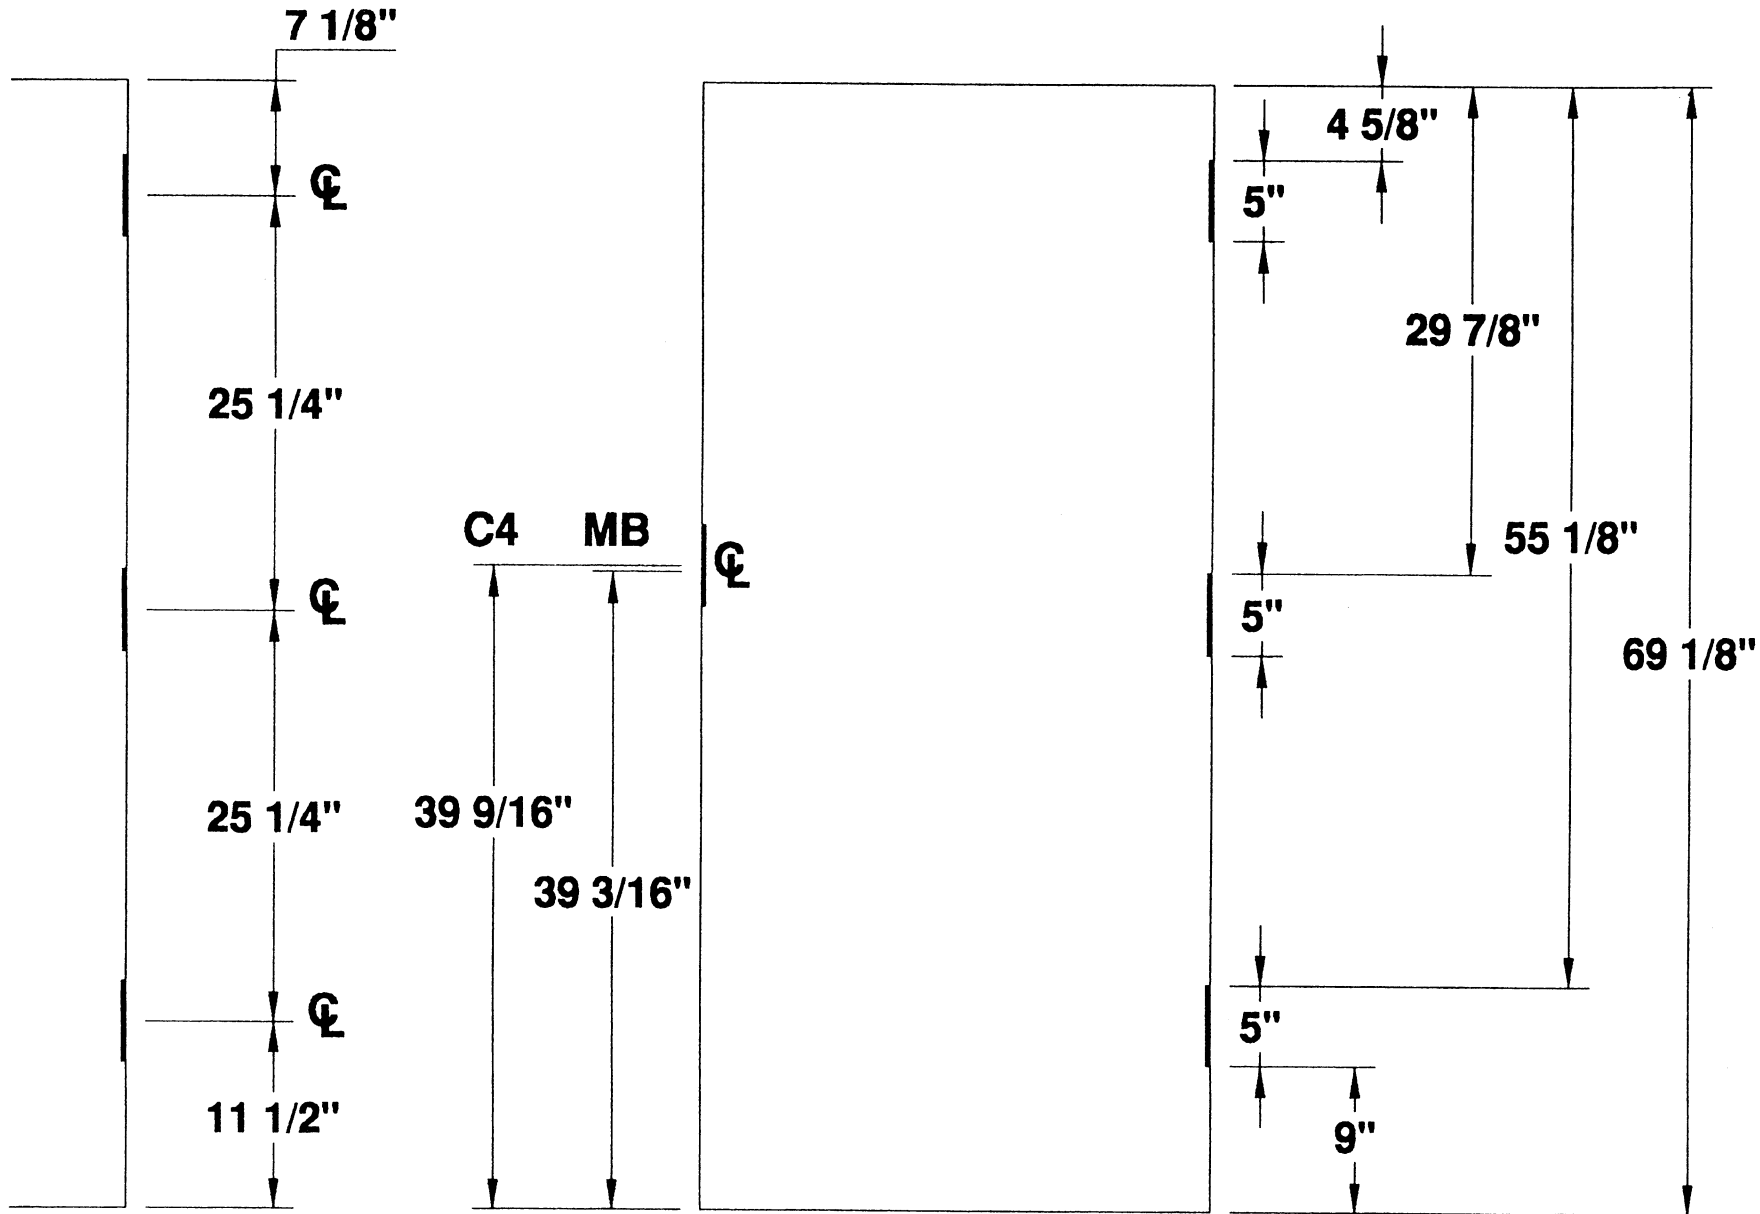

5" HINGES

5" HINGES
3 HG 5'-7" DOOR

3 HINGE 5'-7" STANDARD DOOR LOCATIONS

MESKER DOOR INC.
SINCE 1964 THE FIRST DOOR and STILL THE FIRST DOOR

**5" HINGE
DETAILS**
THREE HINGE DOOR

PROJECT STANDARD LOCATIONS
ORDER N/A DATE _____
PREPARED BY SJS SHEET 1 OF 1
Standard Detail # D3H-5-5FT-7IN

PREPARED BY SJS SHEET 1 OF 1

Standard Detail # D3H-5-5FT-8IN

5" HINGES

5" HINGES
3 HG 5'-9" DOOR

3 HINGE 5'-9" STANDARD DOOR LOCATIONS

MESKER DOOR INC.
SINCE 1864 THE FIRST DOOR and STILL THE FIRST DOOR

5" HINGE DETAILS

THREE HINGE DOOR

PROJECT STANDARD LOCATIONS

ORDER N/A DATE _____

PREPARED BY SJS SHEET 1 OF 1

Standard Detail # D3H-5-5FT-9IN

5" HINGES

5" HINGES
3 HG 5'-10" DOOR

3 HINGE 5'-10" STANDARD DOOR LOCATIONS

5" HINGES

5" HINGES
3 HG 5'-11" DOOR

3 HINGE 5'-11" STANDARD DOOR LOCATIONS

MESKER DOOR INC.
SINCE 1864 THE FIRST DOOR and STILL THE FIRST DOOR

5" HINGE —DETAILS—

THREE HINGE DOOR

PROJECT STANDARD LOCATIONS