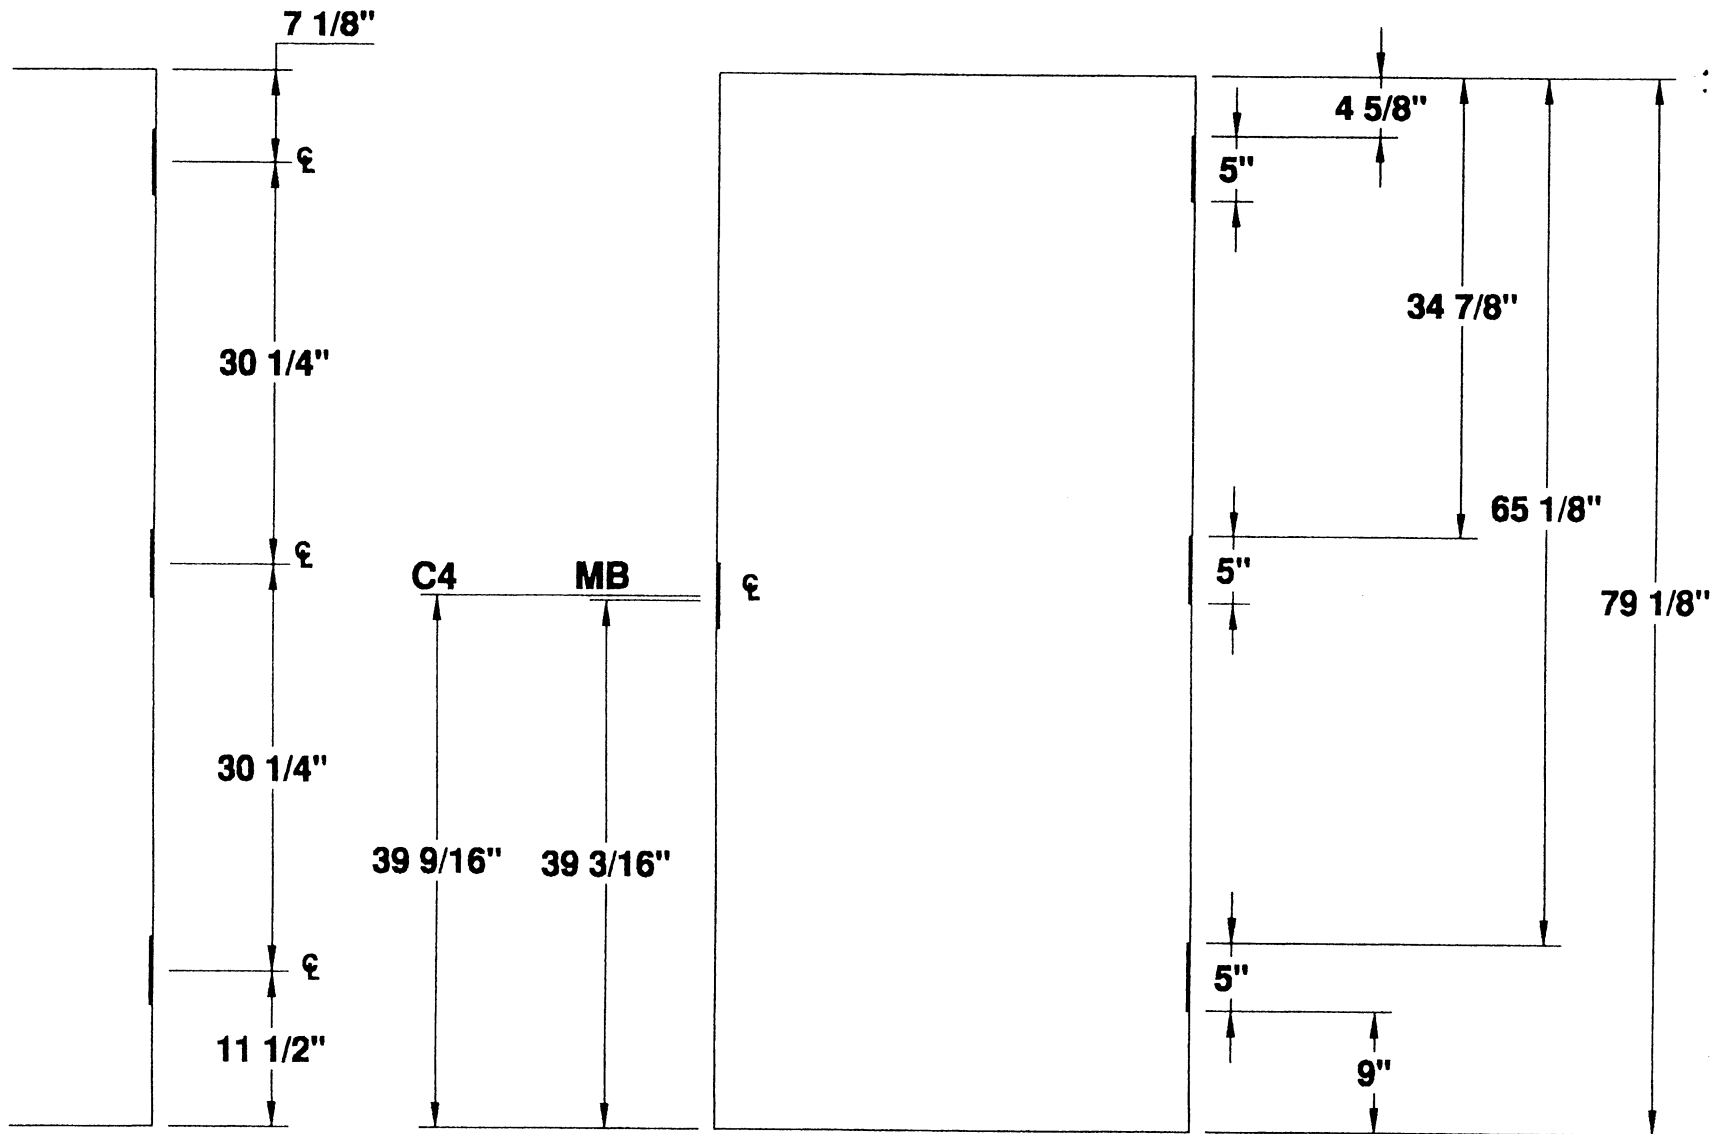

**5" HINGE
DETAILS**

THREE HINGE DOOR

PROJECT STANDARD DOOR LOCATIONS

ORDER N/A DATE _____

PREPARED BY SJS SHEET 1 OF 1

Detail # D3H-5-6FT-7IN

5" HINGES

5" HINGES
3 HG 6'-8" DOOR

Detail # D3H-5-6FT-8IN

5" HINGES

5" HINGES
3 HG 6'-9" DOOR

3 HINGE 6'-9" STANDARD DOOR LOCATIONS

MESKER DOOR INC.

SINCE 1864 THE FIRST DOOR and STILL THE FIRST DOOR

**5" HINGE
DETAILS**

THREE HINGE DOOR