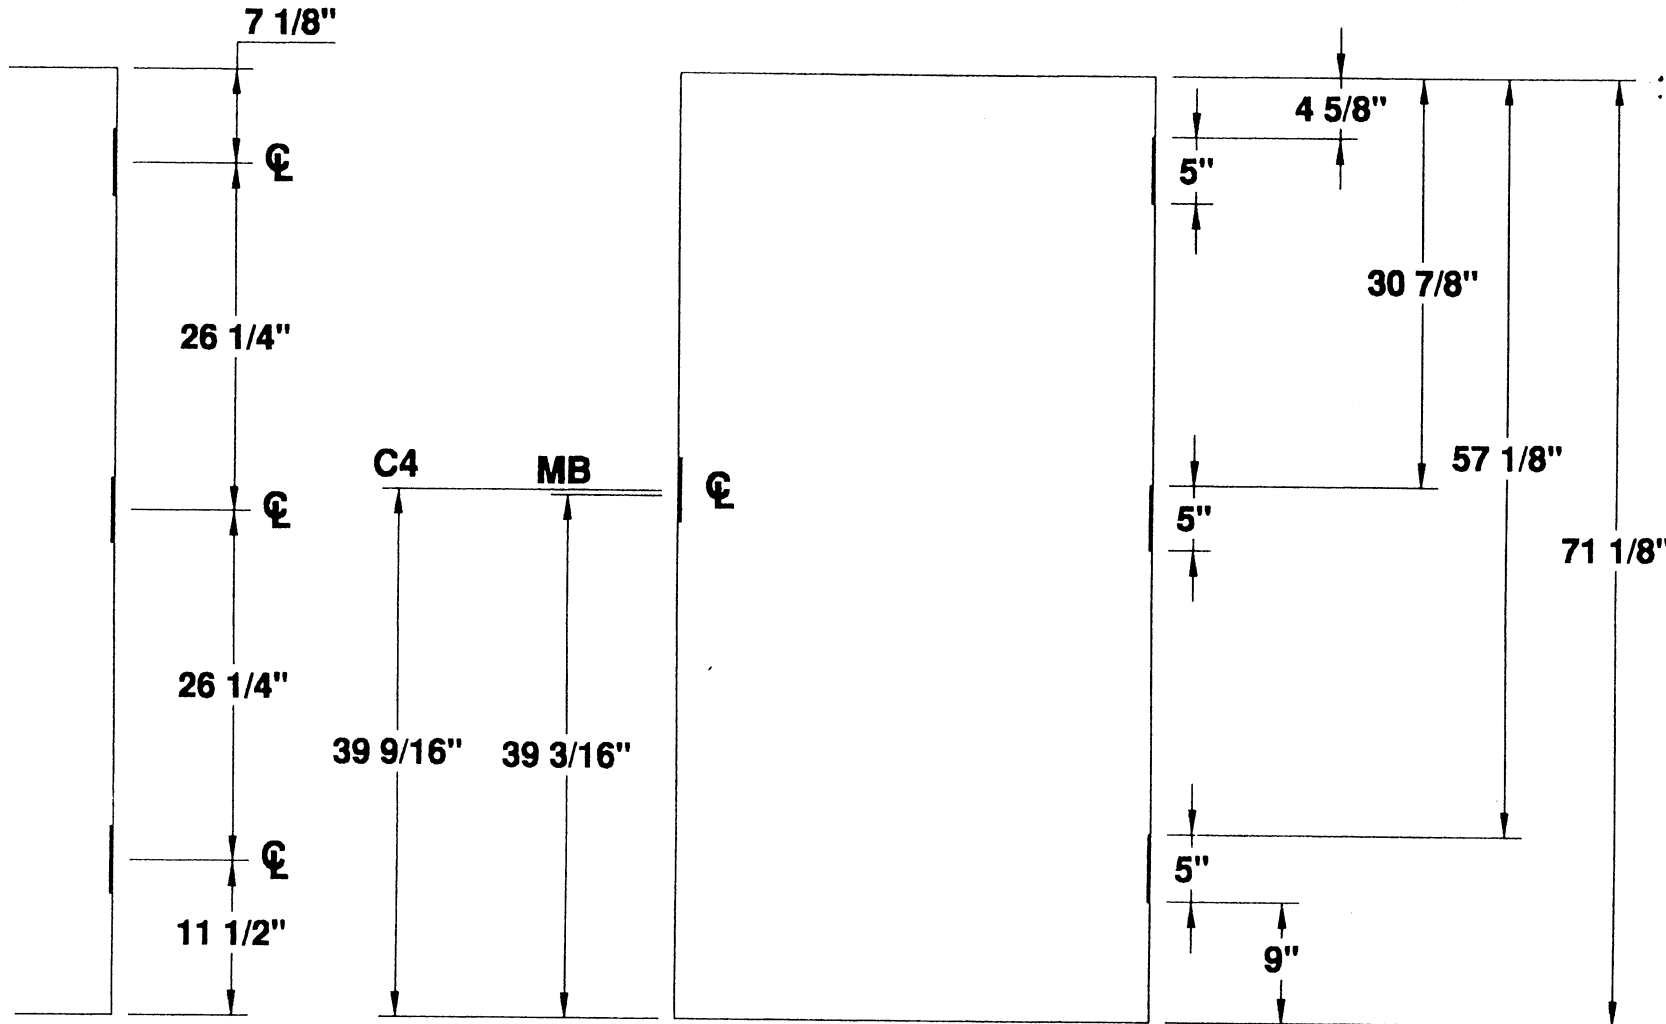

**STANDARD
6'-0" TO 6'-11"
DOOR HEIGHTS**

5" HINGES

5" HINGES
3 HG 6'-0" DOOR

3 HINGE 6'-0" STANDARD DOOR LOCATIONS

MESKER DOOR INC.

SINCE 1864 THE FIRST DOOR and STILL THE FIRST DOOR

**5" HINGE
— DETAILS —**

**5" HINGE
—DETAILS—**
THREE HINGE DOOR

PROJECT STANDARD DOOR LOCATIONS
ORDER N/A DATE _____
PREPARED BY SJS SHEET 1 OF 1

Detail # D3H-5-6FT-10IN

5" HINGES

5" HINGES
3 HG 6'-11" DOOR

3 HINGE 6'-11" STANDARD DOOR LOCATIONS