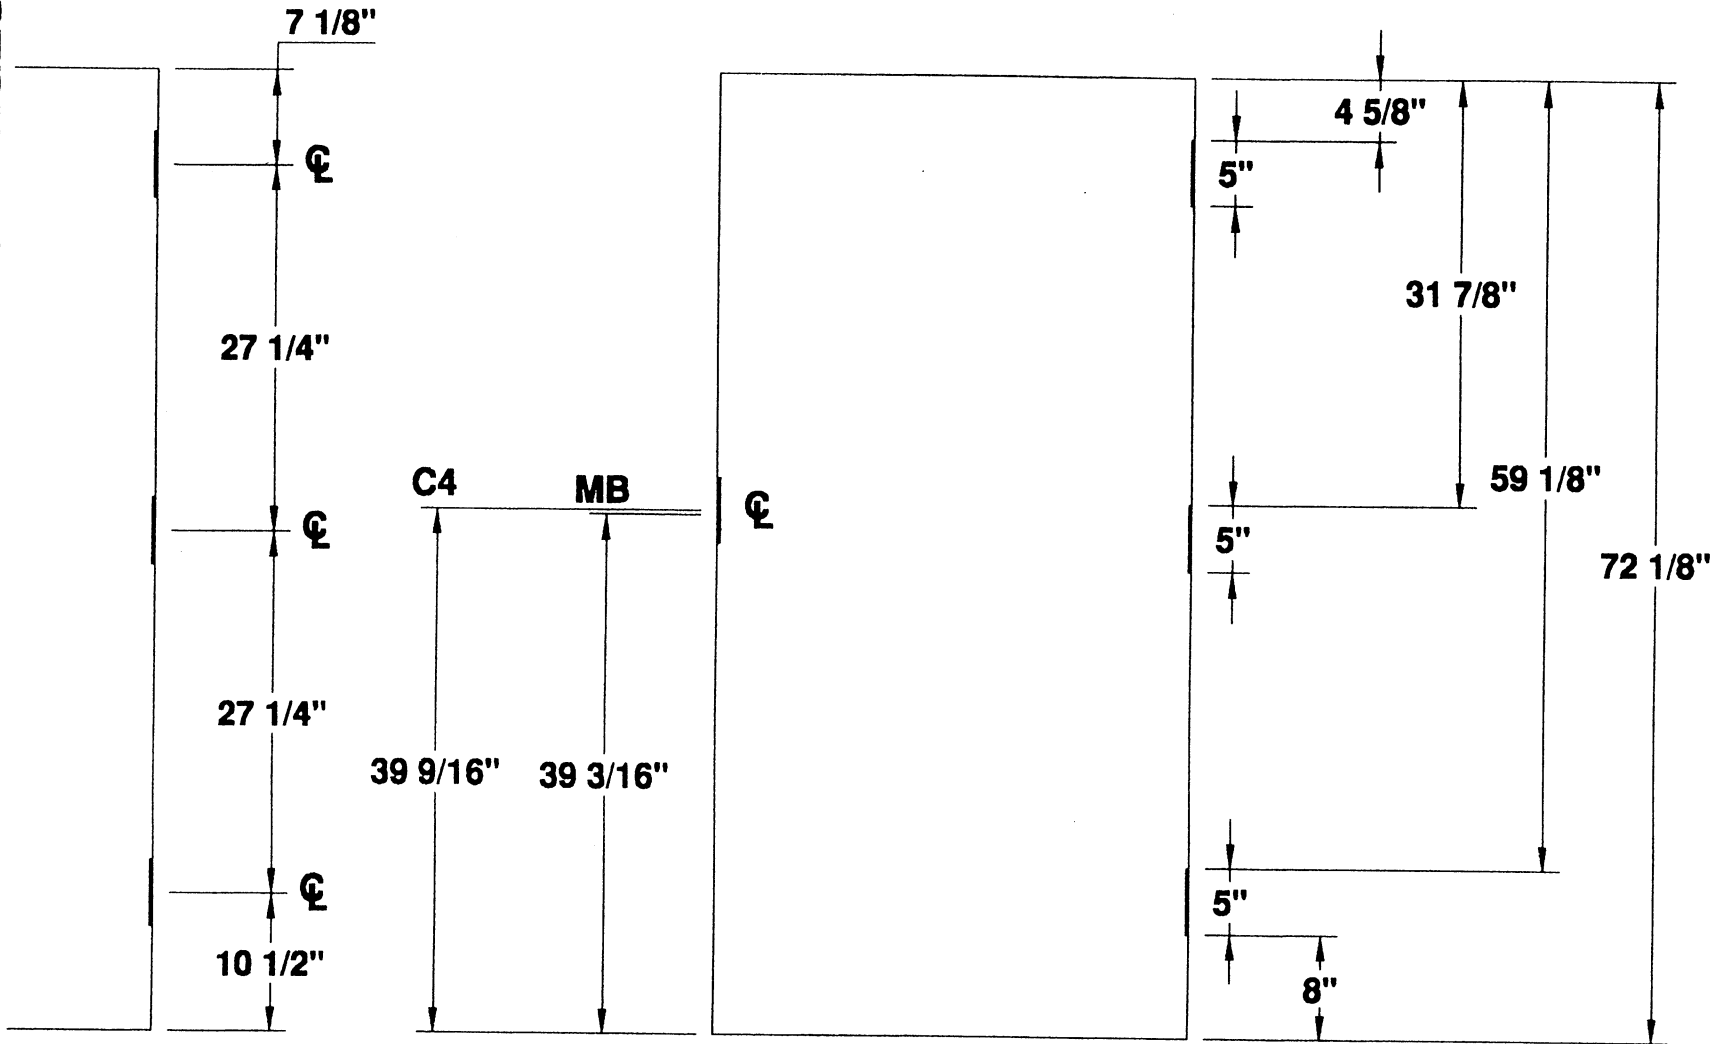

5" HINGES

5" HINGES
3 HG 6'-1" DOOR

3 HINGE 6'-1" STANDARD DOOR LOCATIONS

MESKER DOOR INC.

SINCE 1864 THE FIRST DOOR and STILL THE FIRST DOOR

**5" HINGE
DETAILS**

THREE HINGE DOOR

PROJECT STANDARD DOOR LOCATIONS

ORDER N/A DATE _____

PREPARED BY SJS SHEET 1 OF 1

Detail # D3H-5-6FT-11N